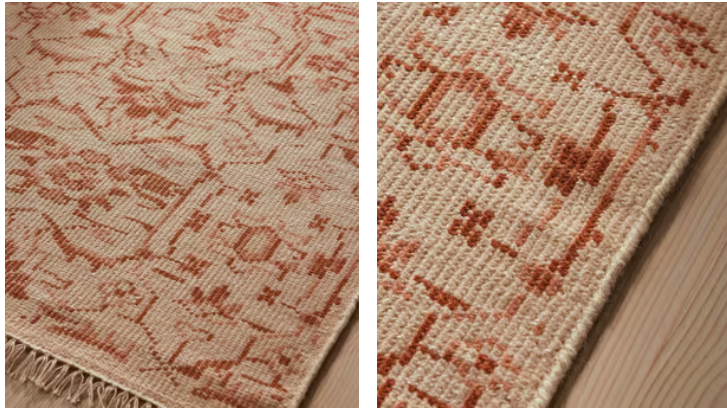

SOHO HOME

Silvanus Rug, Rust, 90 x 350cm

\$1,755 Regular price

\$1,492 Member price

Our Silvanus rug is inspired by a damask motif found in Babington House. Hand-knotted in India by skilled artisans, each rug takes up to six months to craft with 22 knots per square inch for extra durability and comfort. Layer under a sofa or table for an instant pop of pattern and texture.

Composition: Pile: 100% Wool, Base: 95% Cotton, 5% Viscose - Overall: 50% Cotton, 47% Wool, 3% Viscose

Pile: Wool

Available in 2 sizes

2'6" x 8'2" (H250 x W75 x D1cm / H8'2" x W2'5" x D0.4")

2'11" x 11'6" (H350 x W95 x D1cm / H11'5" x W3'1" x D0.4")