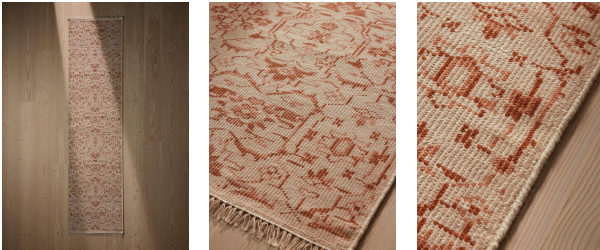

Dimensions

Product dimensions: H350 x W95 x D1cm / H11'5" x W3'1" x D0.4"

Product weight: 15kg / 33.1lbs

Packaged or boxed dimensions: H91 x W17 x D17cm / H35.8 x W6.7 x D6.7"

Packaged or boxed weight: 15kg / 33.1lbs