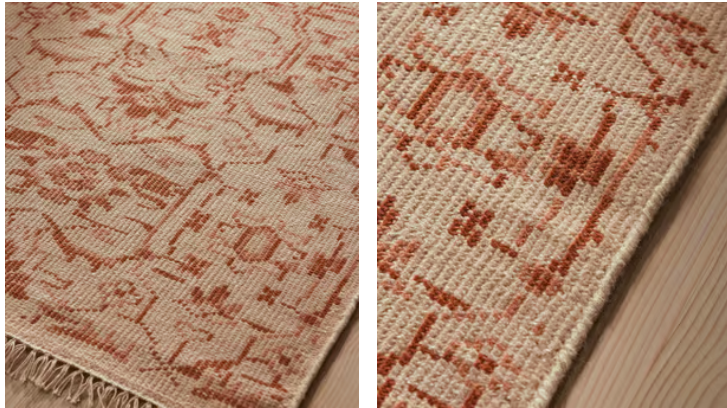

## Silvanus Rug, Rust, 90 x 350cm

\$1,795 Regular price

\$1,526 Member price

Our Silvanus rug is inspired by a damask motif found in Babington House. Hand-knotted in India by skilled artisans, each rug takes up to six months to craft with 22 knots per square inch for extra durability and comfort. Layer under a sofa or table for an instant pop of pattern and texture.

### Available in 2 sizes

2'6" x 8'2" (H250 x W75 x D1cm / H8'2" x W2'5" x D0.4")

2'11" x 11'6" (H350 x W95 x D1cm / H11'5" x W3'1" x D0.4")