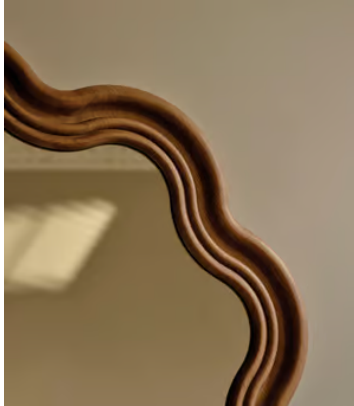

SOHO HOME

Palermo Mirror

\$2,595 Regular price

\$2,206 Member price

The wavy silhouette of this mirror is carved from solid, mid-toned ash wood with a stained finish

Inspired by the silhouettes seen throughout White City House, the Palermo mirror has a rippled, grooved edge carved from solid ash wood with a stained, mid-toned finish.