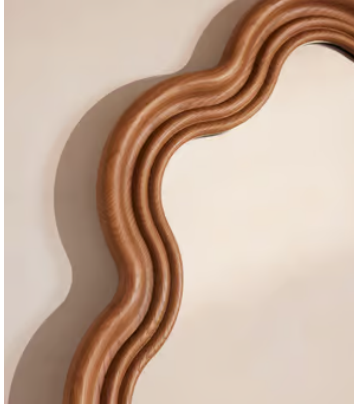

SOHO HOME

Palermo Mirror

\$2,595 Regular price

\$2,206 Member price

The wavy silhouette of this mirror is carved from solid, mid-toned ash wood with a stained finish

Inspired by the silhouettes seen throughout White City House, the Palermo mirror has a rippled, grooved edge carved from solid ash wood with a stained, mid-toned finish.