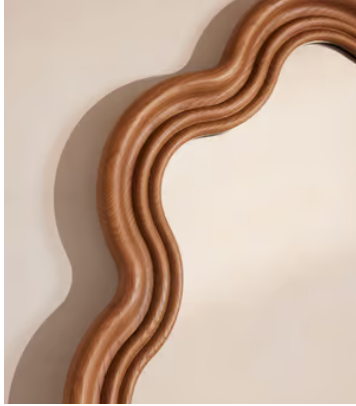

## Palermo Mirror

**\$2,595** Regular price

**\$2,206** Member price

The wavy silhouette of this mirror is carved from solid, mid-toned ash wood with a stained finish

Inspired by the silhouettes seen throughout White City House, the Palermo mirror has a rippled, grooved edge carved from solid ash wood with a stained, mid-toned finish.