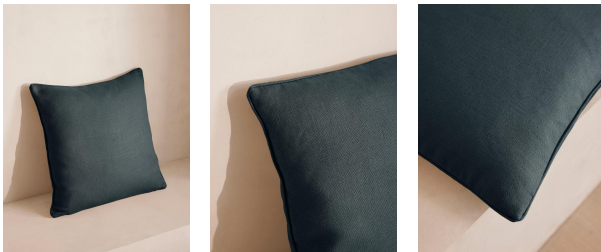

## (us) Vinnie Large Square Cushion, Prussian Blue

\$240 Regular

\$204 Membership

### Sizes

1'8" x 1'8", 2'2" x 2'2"