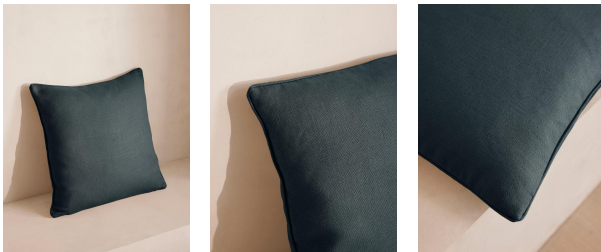

### Sizes

1'8" x 1'8", 2'2" x 2'2"

### Product details

Our feather-filled Vinnie cushions are upholstered in natural linen with a wide range of colors to choose from. Each matches back to our upholstery fabrics, allowing you to easily layer colors and textures as we do in the Houses across sofas, beds and armchairs.