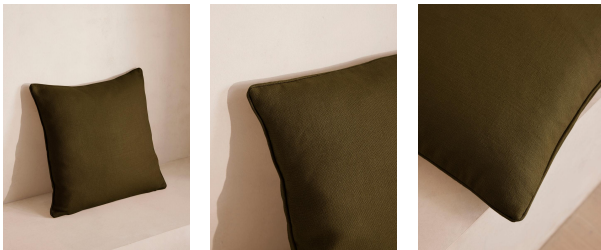

SOHO HOME

(us) Vinnie Large Square Cushion, Olive

\$240 Regular

\$204 Membership

Available in

Sizes

1'8" x 1'8", 2'2" x 2'2"

Product details

Our large Vinnie cushion is a great foundation cushion to build around with other colours and patterned fabrics from our full collection. Woven in Belgium and crafted in the UK from pure linen, style on the sofa or the bed for both comfort and impact.