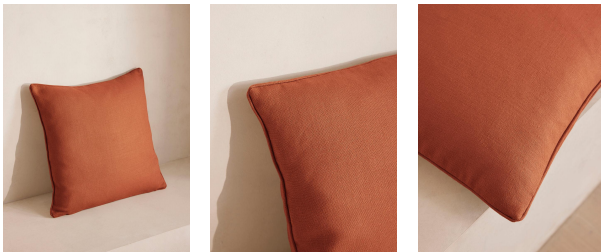

## (us) Vinnie Large Square Cushion, Antique Rose

\$240 Regular

\$204 Membership

### Available in

- |  |   |
|--|---|
|  Sage         |  Ochre         |
|  Sienna       |  Bisque        |
|  Antique Rose |  Wheat         |
|  Olive        |  Prussian Blue |

### Sizes

1'8" x 1'8", 2'2" x 2'2"

### Product details

Our feather-filled Vinnie cushions are upholstered in natural linen with a wide range of colors to choose from. Each matches back to our upholstery fabrics, allowing you to easily layer colors and textures as we do in the Houses across sofas, beds and armchairs.