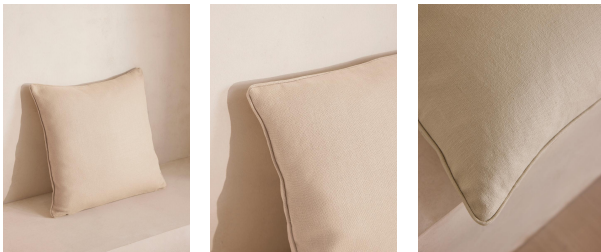

## (us) Vinnie Large Square Cushion, Bisque

\$240 Regular

\$204 Membership

### Available in

- |                                                                                                |                                                                                                   |
|------------------------------------------------------------------------------------------------|---------------------------------------------------------------------------------------------------|
|  Sage         |  Ochre         |
|  Sienna       |  Bisque        |
|  Antique Rose |  Wheat         |
|  Olive        |  Prussian Blue |

### Sizes

1'8" x 1'8", 2'2" x 2'2"

### Product details

Our feather-filled Vinnie cushions are upholstered in natural linen with a wide range of colors to choose from. Each matches back to our upholstery fabrics, allowing you to easily layer colors and textures as we do in the Houses across sofas, beds and armchairs.