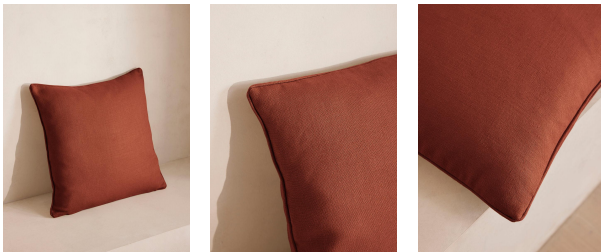

(us) Vinnie Large Square Cushion, Sienna

\$240 Regular

\$204 Membership

Available in

- | | |
|--|---|
|  Sage |  Ochre |
|  Sienna |  Bisque |
|  Antique Rose |  Wheat |
|  Olive |  Prussian Blue |

Sizes

1'8" x 1'8", 2'2" x 2'2"

Product details

Our large Vinnie cushion is a great foundation cushion to build around with other colours and patterned fabrics from our full collection. Woven in Belgium and crafted in the UK from pure linen, style on the sofa or the bed for both comfort and impact.

Details

Assembly required: No

Care instructions: Dry clean only

Closure: Zip

Composition: 100% Linen

Construction: Woven

Filling: Feather Pad