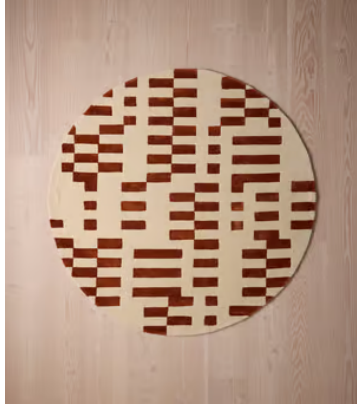

## Raya Rug, Rust Round 200 x 200cm

\$1,495 Regular price

\$1,271 Member price

Referencing the geometric patterns at White City House, the round Raya rug features a bold, linear pattern designed by our in-house team. Hand-tufted by a group of skilled artisans in India, a contrasting wool and viscose pile creates texture and sheen underfoot.