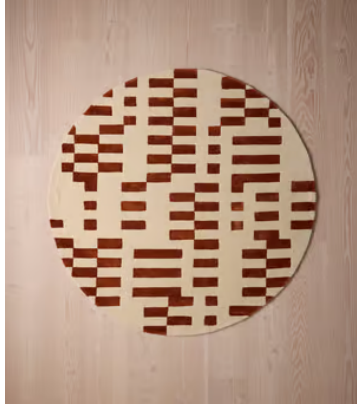

SOHO HOME

Raya Rug, Rust Round 200 x 200cm

\$1,495 Regular price

\$1,271 Member price

Referencing the geometric patterns at White City House, the round Raya rug features a bold, linear pattern designed by our in-house team. Hand-tufted by a group of skilled artisans in India, a contrasting wool and viscose pile creates texture and sheen underfoot.

Available in 2 sizes

6'7" x 6'7" (H200 x W200 x D1cm / H6'7" x W6'7" x D0.5")

8'2" x 8'2" (H250 x W250 x D1cm / H8'2" x W8'2" x D0.5")