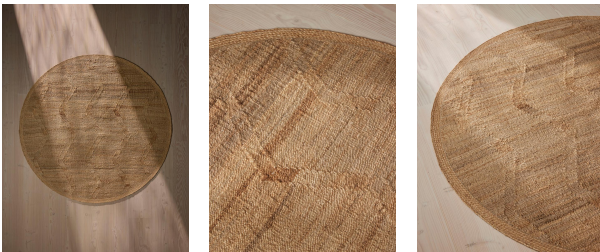

SOHO HOME

Arta Rug, Round 200 X 200cm

\$845 Regular

\$718 Membership

Product details

We have placed the subtleties of jute's natural fibres centrestage with our Arta rug. The flatwoven zig-zag design is formed by the weave construction, with the change in direction of the yarn highlighting the natural variations of colour and texture. Every rug has different variations, meaning each one is unique to the next, for a special accent piece in the home. The warm, neutral tones complement any colour scheme and also work with timber, stone or ceramic floor tiles to add warmth and tactility, as well as durability. This round style works well in an entryway or the dining room, as seen in our country Houses.

Dimensions

Product dimensions: H200 x W200 x D1cm / H6'6" x W6'6" x D0.8"

Product weight: 21kg / 46.3lbs

Packaged or boxed dimensions: H203 x W20 x D20cm / H79.9 x W7.9 x D7.9"

Packaged or boxed weight: 21kg / 46.3lbs

Composition: 100% Jute

Construction: Flatweave

Pile: Jute