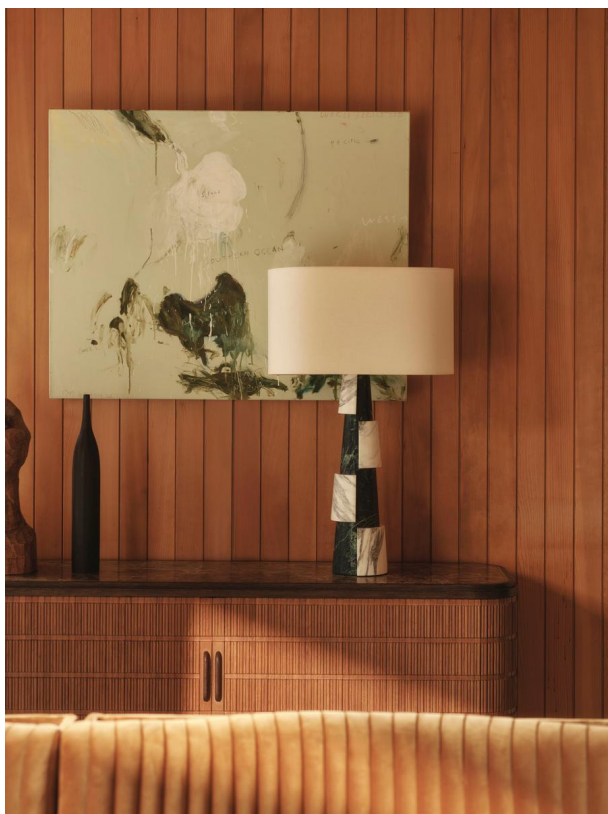

SOHO HOME

Misha Table Lamp, Us

\$1,555 Regular

\$1,322 Membership

Product details

The tiered base of this table lamp is made from stacked, half moon-shaped marble sections. Topped with an oval shade, the Misha table lamp is formed from alternating sections of midnight green and Arabescato marble. A diffuser function allows you to brighten or soften the light.

Dimensions

Product dimensions: H81 x W34 x D50cm / H32 x W13 x D20"

Product weight: 15kg / 33.1lbs

Details

Assembly required: Yes

Base dimensions: H21.7 x W6 x D6"

Bulb required: 2 / E26 / 6W Maximum

Bulb style: Tala 6W Globe LED