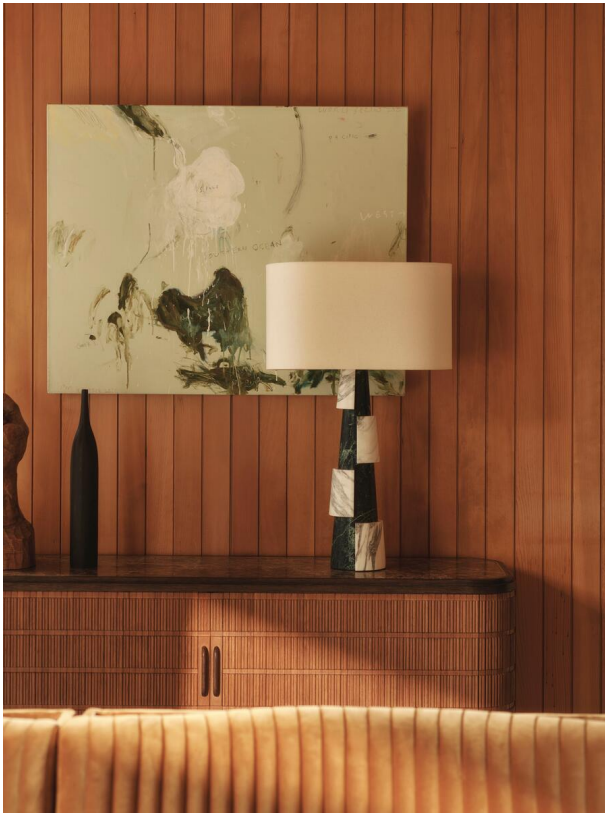

SOHO HOME

Misha Table Lamp, Us

£1,195 Regular

£1,016 Membership

Product details

The tiered base of this table lamp is made from stacked, half moon-shaped marble sections. Topped with an oval shade, the Misha table lamp is formed from alternating sections of midnight green and Arabescato marble. A diffuser function allows you to brighten or soften the light.

Dimensions

Product dimensions: H81 x W34 x D50cm / H32 x W13 x D20"

Product weight: 15kg / 33.1lbs

Details

Assembly required: Yes

Base dimensions: H21.7 x W6 x D6"

Bulb required: 2 / E26 / 6W Maximum

Bulb style: Tala 6W Globe LED