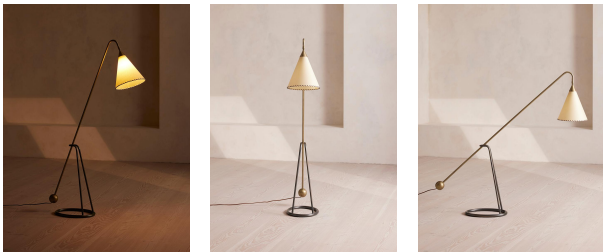

SOHO HOME

Beatrice Floor Lamp, Us

$775 Regular

$659 Membership

Product details

The angular silhouette of this floor lamp is topped with a neutral-toned parchment shade laced with contrasting leather

With an angular silhouette similar to traditional task lamps, the Beatrice floor lamp has an antiqued brass finish to evoke the historical surroundings of Soho House Amsterdam. It's fitted with pivoting mechanisms at the top and bottom to adjust the angle of the light.

Dimensions

Product dimensions: H171 x W31 x D78cm / H67 x W12 x D31"

Product weight: 10kg / 22lbs

Packaged or boxed dimensions: H42 x W61 x D181cm / H16.5 x W24 x D71.3"

Packaged or boxed weight: 10kg / 22lbs

Details

Assembly required: Yes

Base dimensions: H67 x W12 x D12"

Bulb required: 1 / E27

Bulb style: Tala 6W Globe LED

Bulb(s) included: No

Cable length: 70.9"

Care instructions: Clean with a soft dry cloth only. Do not use polishing agents, harsh chemicals or abrasive cleaners as they may damage the finish.

Always switch off the electricity supply before cleaning.

Dimmable: Yes, all portable lighting comes with an inline dimmer on the cable

Electrician required: No

IP Rating: IP20

Lighting Certification US: UL

Shade dimensions: H10.6 x D11"

Voltage: 110-120V