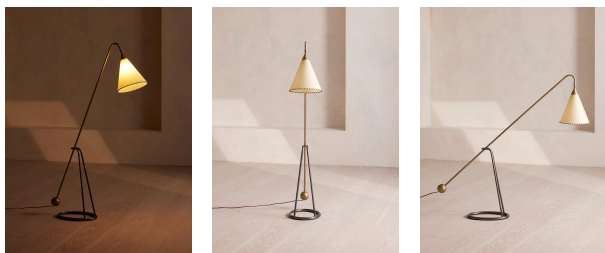

SOHO HOME

Beatrice Floor Lamp, Us

£595 Regular

£506 Membership

Product details

The angular silhouette of this floor lamp is topped with a neutral-toned parchment shade laced with contrasting leather. With an angular silhouette similar to traditional task lamps, the Beatrice floor lamp is made from antiqued brass to evoke the historical surroundings of Soho House Amsterdam. It's fitted with pivoting mechanisms at the top and bottom to adjust the angle of the light.

Dimensions

Product dimensions: H171 x W31 x D78cm / H67 x W12 x D31"

Product weight: 10kg / 22lbs

Details

Assembly required: Yes

Base dimensions: H67 x W12 x D12"

Bulb required: 1 / E27

Bulb style: Tala 6W Globe LED