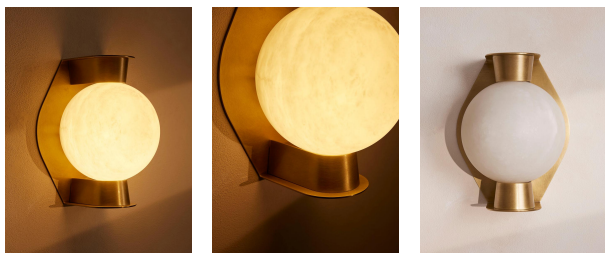

## Enzo Wall Light, Large, Us

\$1,035 Regular

\$880 Membership

### Product details

Natural veining that ripples across the alabaster globe makes each of these sconces completely unique.

Designed for use in the bathroom, the Enzo sconce has an orb-shaped, natural alabaster globe that sits flush against its rounded, antiqued brass frame.