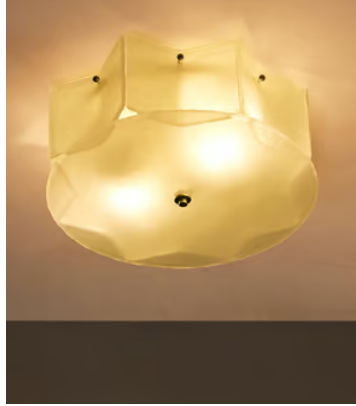

SOHO HOME

Quinn Flush Light, IP44, US

$795 Regular price

$676 Member price

Sand-blasted glass panels are inverted to create the star-shaped silhouette of this ceiling light.

Antiqued real brass pieces together the inverted, sand-blasted glass panels that create the Quinn ceiling light. Its unique silhouette is inspired by the interiors of Little House Balham.

Dimensions

Dimensions: H18 x W40 x D40cm / H7 x W16 x D16"

Weight: 8kg / 17.6lbs

Packaged dimensions: H30 x W51 x D51cm / H11.8 x W20.1 x D20.1"

Packaged weight: 8kg / 17.6lbs

Details

Assembly required: Yes

Bathroom safe: Yes

Bulb required: 2 / E12 / 4W Maximum

Bulb style: Tala 4W Candle LED

Bulb(s) included: No

Ceiling rose diameter: 2"

Dimmable: Yes, please consult a qualified electrician regarding compatible bulbs for your dimmer switch system

Electrician required: Yes

Height adjustable: No

IP Rating: IP44

Lighting Certification US: UL

Voltage: 110-120V

Care instructions: Clean with a soft dry cloth only. Do not use polishing agents, harsh chemicals or abrasive cleaners as they may damage the finish. Always switch off the electricity supply before cleaning.