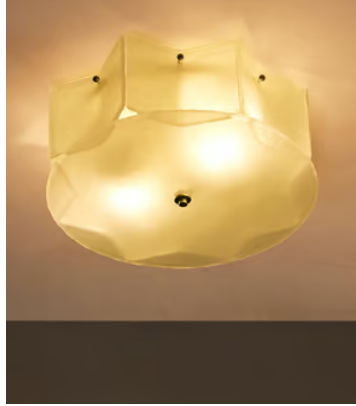

SOHO HOME

Quinn Flush Light, IP44, US

\$795 Regular price

\$676 Member price

Sand-blasted glass panels are inverted to create the star-shaped silhouette of this ceiling light.

Antiqued real brass pieces together the inverted, sand-blasted glass panels that create the Quinn ceiling light. Its unique silhouette is inspired by the interiors of Little House Balham.

Dimensions

Dimensions: H18 x W40 x D40cm / H7 x W16 x D16"

Weight: 8kg / 17.6lbs

Packaged dimensions: H30 x W51 x D51cm / H11.8 x W20.1 x D20.1"

Packaged weight: 8kg / 17.6lbs

Details

Assembly required: Yes