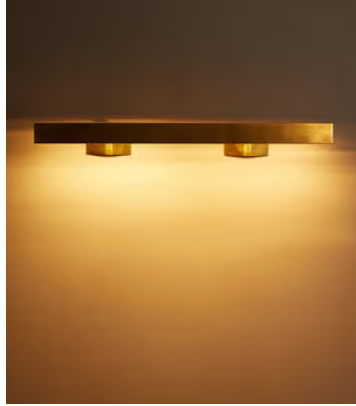

SOHO HOME

Enrica Picture Light, 30" US

\$595 Regular price

\$506 Member price

Recreate the Soho House art aesthetic in your own home with our Enrica picture light. Designed to complement your artworks' surroundings, this functional and adjustable design has been crafted using solid brass, which will patina over time. Available in two sizes, use it to add character and personality, as we would at Shoreditch House with multiple picture walls.

Dimensions

Dimensions: H10 x W73 x D22cm / H4 x W29 x D8.7"

Weight: 3kg / 6.6lbs

Packaged dimensions: H15 x W87 x D35cm / H5.9 x W34.3 x D13.8"

Packaged weight: 3kg / 6.6lbs

Details

Assembly required: Yes - Specialist