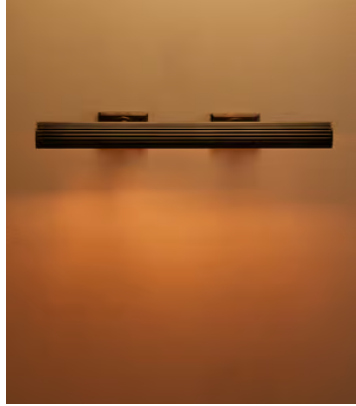

## Ashby Picture Light, 24", US

**\$695** Regular price

**\$591** Member price

Recreate the Soho House art aesthetic in your own home with our Ashby picture light. Designed to complement your artworks' surroundings, this functional and adjustable design has been crafted using aged, real solid brass for a vintage look with ribbed detail. Available in two sizes, use it to add character and personality, as we would in Soho House Hong Kong with multiple picture walls.

### Dimensions

**Dimensions:** H7 x W70 x D24cm / H3 x W28 x D9"

**Weight:** 3kg / 6.6lbs

**Packaged dimensions:** H15 x W70 x D35cm / H5.9 x W27.6 x D13.8"

**Packaged weight:** 3kg / 6.6lbs