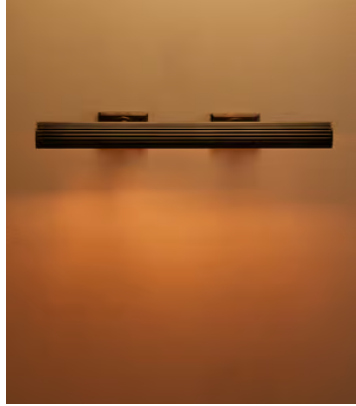

SOHO HOME

Ashby Picture Light, 24", US

\$595 Regular price

\$506 Member price

Recreate the Soho House art aesthetic in your own home with our Ashby picture light. Designed to complement your artworks' surroundings, this functional and adjustable design has been crafted using aged, real solid brass for a vintage look with ribbed detail. Available in two sizes, use it to add character and personality, as we would in Soho House Hong Kong with multiple picture walls.

Dimensions

Dimensions: H7 x W70 x D24cm / H3 x W28 x D9"

Weight: 3kg / 6.6lbs

Packaged dimensions: H15 x W70 x D35cm / H5.9 x W27.6 x D13.8"

Packaged weight: 3kg / 6.6lbs

Details

Assembly required: Yes - Specialist