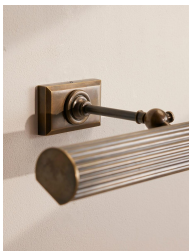

Recreate the Soho House art aesthetic in your own home with our Ashby picture light. Designed to complement your artworks' surroundings, this functional and adjustable design has been crafted using aged, real solid brass for a vintage look with ribbed detail. Available in two sizes, use it to add character and personality, as we would in Soho House Hong Kong with multiple picture walls.

- 18 inch picture light
- Aged, real solid brass
- Ribbed detail
- Available in two sizes
- Adjustable and functional
- Inspired by Soho House Hong Kong

Dimensions

Product dimensions: H7 x W46 x D24cm / H3 x W18 x D9"