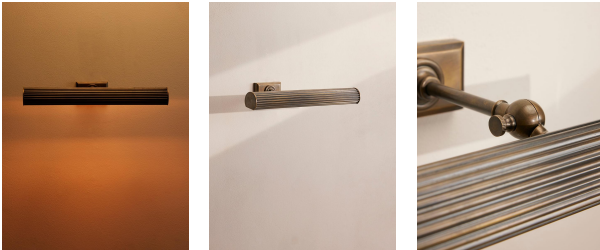

## Ashby Picture Light, 18" Us

\$425 Regular

\$361 Membership

### Product details

Recreate the Soho House art aesthetic in your own home with our Ashby picture light. Designed to complement your artworks' surroundings, this functional and adjustable design has been crafted using aged, real solid brass for a vintage look with ribbed detail. Available in two sizes, use it to add character and personality, as we would in Soho House Hong Kong with multiple picture walls.