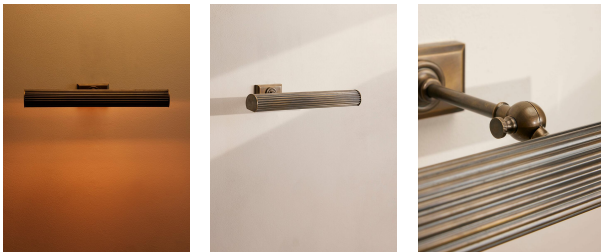

Recreate the Soho House art aesthetic in your own home with our Ashby picture light. Designed to complement your artworks' surroundings, this functional and adjustable design has been crafted using aged, real solid brass for a vintage look with ribbed detail. Available in two sizes, use it to add character and personality, as we would in Soho House Hong Kong with multiple picture walls.

- 18 inch picture light
- Aged, real solid brass
- Ribbed detail
- Available in two sizes
- Adjustable and functional
- Inspired by Soho House Hong Kong

Dimensions

Product dimensions: H7 x W46 x D24cm / H3 x W18 x D9"