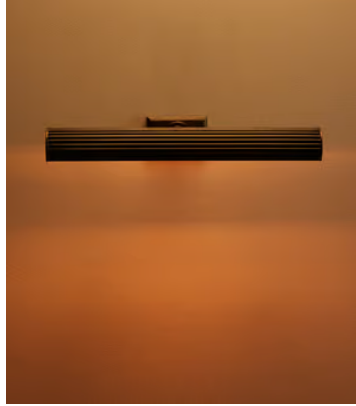

## Ashby Picture Light, 18", US

**\$425** Regular price

**\$361** Member price

Recreate the Soho House art aesthetic in your own home with our Ashby picture light. Designed to complement your artworks' surroundings, this functional and adjustable design has been crafted using aged, real solid brass for a vintage look with ribbed detail. Available in two sizes, use it to add character and personality, as we would in Soho House Hong Kong with multiple picture walls.