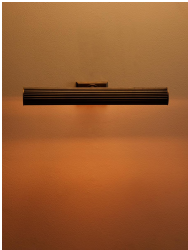

SOHO HOME

Ashby Picture Light, 18" Us

\$425 Regular

\$361 Membership

Sizes

18"

Product details

Recreate the Soho House art aesthetic in your own home with our Ashby picture light. Designed to complement your artworks' surroundings, this functional and adjustable design has been crafted using aged, real solid brass for a vintage look with ribbed detail. Available in two sizes, use it to add character and personality, as we would in Soho House Hong Kong with multiple picture walls.

Dimensions

Product dimensions: H7 x W46 x D24cm / H3 x W18 x D9"

Product weight: 3kg / 6.6lbs

Packaged or boxed dimensions: H15 x W55 x D35cm / H5.8 x W21.5 x D13.8"

Packaged or boxed weight: 4kg / 8.8lbs