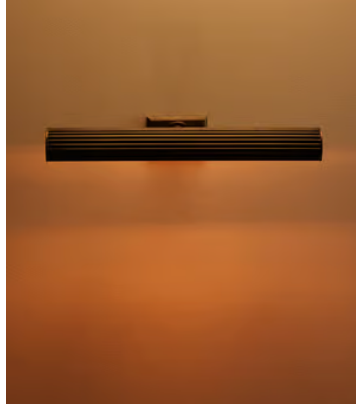

SOHO HOME

Ashby Picture Light, 18", US

\$495 Regular price

\$421 Member price

Recreate the Soho House art aesthetic in your own home with our Ashby picture light. Designed to complement your artworks' surroundings, this functional and adjustable design has been crafted using aged, real solid brass for a vintage look with ribbed detail. Available in two sizes, use it to add character and personality, as we would in Soho House Hong Kong with multiple picture walls.

Dimensions

Dimensions: H7 x W46 x D24cm / H3 x W18 x D9"

Weight: 3kg / 6.6lbs

Packaged dimensions: H15 x W55 x D35cm / H5.9 x W21.7 x D13.8"

Packaged weight: 3kg / 6.6lbs

Details

Assembly required: Yes - Specialist