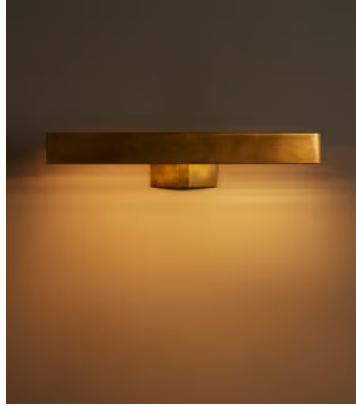

SOHO HOME

Enrica Picture Light, 18" US

\$425 Regular price

\$361 Member price

Recreate the Soho House art aesthetic in your own home with our Enrica picture light. Designed to complement your artworks' surroundings, this functional and adjustable design has been crafted using solid brass, which will patina over time. Available in two sizes, use it to add character and personality, as we would in Shoreditch House with multiple picture walls.

Dimensions

Dimensions: H10 x W46 x D22cm / H4 x W18 x D9"

Weight: 2kg / 4.4lbs

Packaged dimensions: H55 x W75 x D50cm / H21.7 x W29.5 x D19.7"

Packaged weight: 2kg / 4.4lbs

Details

Assembly required: Yes - Specialist