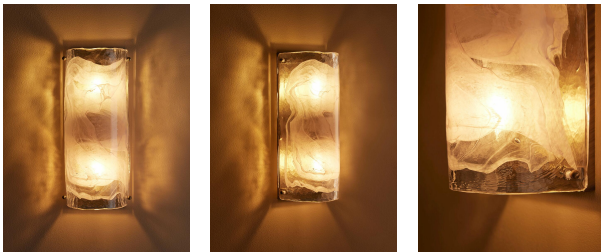

Emmanuel Wall Light, Us

£795

Regular

£676

Membership

Product details

Venetian glass is famous for its unparalleled quality and craftsmanship, and marbled finish - as seen with our Emmanuel wall light. Handmade in Italy, each pane of glass is unique to the next in swirls of soft peach, with real brass accents. Inspired by Shoreditch House, place in the hallway for a warm and inviting entrance with subtle opulence.

- Handmade in Italy
- Irregular pattern on each glass pane
- Soft peach-colored hues
- Each design is unique to the next
- Real brass accents
- Inspired by Shoreditch House

Dimensions

Product dimensions: H42 x W15 x D15cm / H17 x W6 x D6"