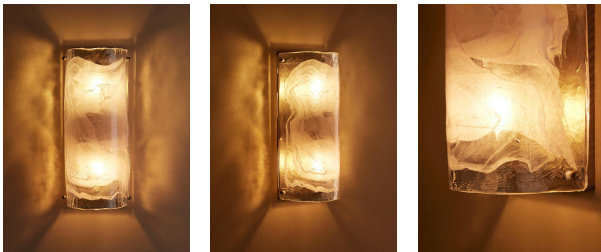

Details

Assembly required: Yes - Specialist

Bulb required: 2 / E14 / 6W Maximum

Bulb style: Tala 4W Candle LED

Bulb(s) included: No

Care instructions: Clean with a soft dry cloth only. Do not use polishing agents, harsh chemicals or abrasive cleaners as they may damage the finish.

Always switch off the electricity supply before cleaning.

Dimmable: Yes, please consult a qualified electrician regarding compatible bulbs for your dimmer switch system

Electrician required: Yes

Height adjustable: No

IP Rating: IP20

Lighting Certification US: UL

Voltage: 110-120V

Wall bracket: H16.5xW6"