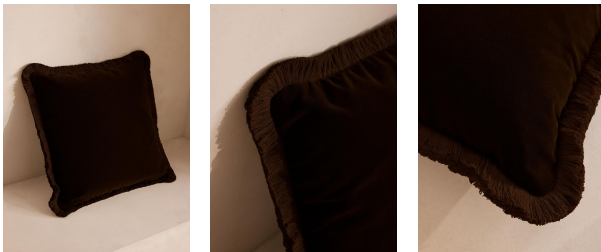

Margeaux Square Cushion, Chocolate

\$200 Regular

\$170 Membership

Available in

- | | |
|--|---|
|  Lichen |  Grey Blue |
|  Mustard |  Rust |
|  Olive |  Camel |
|  Antique Rose |  Chocolate |

Available in

Square, Large Square

Product details

Our feather-filled Margeaux cushions are covered in a plush cotton velvet with block-coloured eyelash fringing for enhanced texture. Available in a wide range of shades, they're perfect for adding colour and comfort to sofas, beds and armchairs.

Dimensions

Product dimensions: H50 x W50 x D10cm / H19.7 x W19.7 x D3.9"

Product weight: 1kg / 2.2lbs

Packaged or boxed dimensions: H59 x W79 x D49cm / H23.2 x W31.1 x D19.3"

Packaged or boxed weight: 15kg / 33.1lbs

Details

Assembly required: No

Care instructions: Dry clean only

Closure: Zip

Composition: 85% Cotton, 15% Polyester

Construction: Woven

Filling: Feather Pad

Rug style: Classic