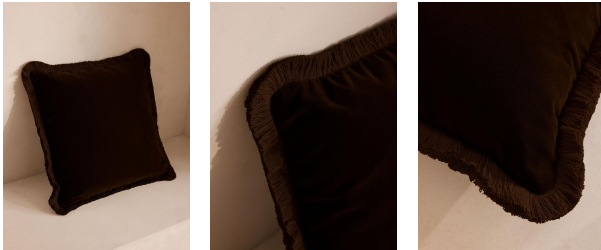

Margeaux Square Cushion, Chocolate

\$200 Regular

\$170 Membership

Available in

- | | |
|--|---|
|  Porcelain |  Taupe |
|  Lichen |  Grey Blue |
|  Mustard |  Rust |
|  Olive |  Camel |
|  Antique Rose |  Chocolate |

Available in

Square, Large Square

Product details

Our feather-filled Margeaux cushions are covered in a plush cotton velvet with block-coloured eyelash fringing for enhanced texture. Available in a wide range of shades, they're perfect for adding colour and comfort to sofas, beds and armchairs.

Dimensions

Product dimensions: H50 x W50 x D10cm / H19.7 x W19.7 x D3.9"

Product weight: 1kg / 2.2lbs

Packaged or boxed dimensions: H59 x W79 x D49cm / H23.2 x W31.1 x D19.3"

Packaged or boxed weight: 1kg / 2.2lbs

Details

Assembly required: No

Care instructions: Dry clean only

Closure: Zip

Composition: 85% Cotton, 15% Polyester

Construction: Woven

Filling: Feather Pad

Rug style: Classic