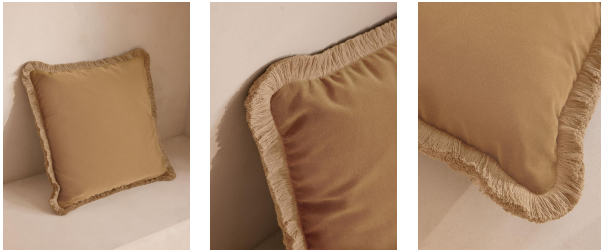

Margeaux Square Cushion, Camel

\$200 Regular

\$170 Membership

Available in

- | | |
|--|---|
|  Porcelain |  Taupe |
|  Lichen |  Grey Blue |
|  Mustard |  Rust |
|  Olive |  Camel |
|  Antique Rose |  Chocolate |

Available in

Square, Large Square

Product details

Our feather-filled Margeaux cushions are covered in a plush cotton velvet with block-coloured eyelash fringing for enhanced texture. Available in a wide range of shades, they're perfect for adding colour and comfort to sofas, beds and armchairs.

Dimensions

Product dimensions: H50 x W50 x D10cm / H19.7 x W19.7 x D3.9"

Product weight: 1kg / 2.2lbs

Packaged or boxed dimensions: H59 x W79 x D49cm / H23.2 x W31.1 x D19.3"

Packaged or boxed weight: 1kg / 2.2lbs

Details

Assembly required: No

Care instructions: Dry clean only

Closure: Zip

Composition: 85% Cotton, 15% Polyester

Construction: Woven

Filling: Feather Pad

Rug style: Classic