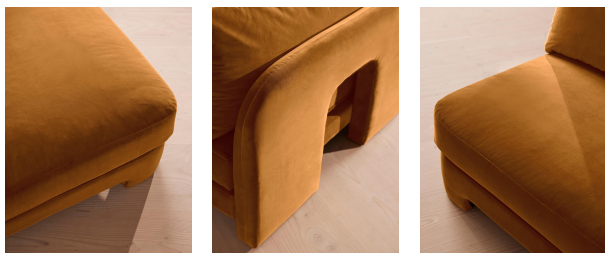

Fully upholstered in linen in a range of bespoke colours, our Odell modular sofa modules are specially designed to adapt to your living space. With feather-wrapped cushions fully upholstered in linen, its low profile has a unique arched back with cut-out detailing inspired by the interiors of 180 House.

Details

Care instructions: Professional upholstery cleaning only

Composition: 85% Cotton, 15% Polyester (100% Cotton Pile)

Filling: Feather, foam and fibre

Frame: Birch and engineered hardwood

SOHO HOME

Odell Sectional Sofa, Corner Module, Velvet, Mustard, Us

\$2,495 Regular

\$2,121 Membership

Product details

An arched back with cut-out detailing creates a focal point from every angle, whichever configuration you choose.

Fully upholstered in linen in a range of bespoke colours, our Odell modular sofa modules are specially designed to adapt to your living space. With feather-wrapped cushions fully upholstered in linen, its low profile has a unique arched back with cut-out detailing inspired by the interiors of 180 House.

\$2,495 Regular

\$2,121 Membership

Product details

An arched back with cut-out detailing creates a focal point from every angle, whichever configuration you choose.

Fully upholstered in linen in a range of bespoke colours, our Odell modular sofa modules are specially designed to adapt to your living space.