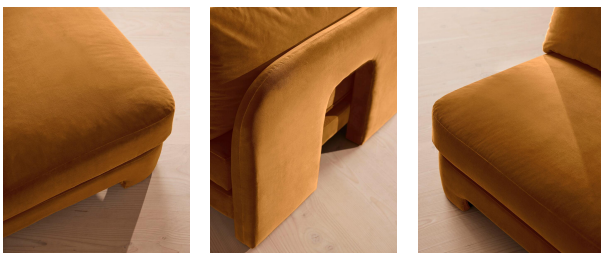

SOHO HOME

Odell Sectional Sofa, Left Arm Module, Velvet, Mustard, Us

£1,895

Regular

£1,611

Membership

Available in

- Boucle Natural
- Velvet Camel
- Velvet Lichen
- Velvet Olive
- Velvet Royal Blue
- Velvet Taupe
- Velvet Antique Rose
- Velvet Grey Blue
- Velvet Mustard
- Velvet Porcelain
- Velvet Rust

Dimensions

Product dimensions: H76 x W106 x D95cm / H30 x W42 x D37.4"

Product weight: 48.6kg / 107.1lbs

Packaged or boxed dimensions: H80 x W106 x D95cm / H31.5 x W41.7 x D37.4"

Packaged or boxed weight: 58kg / 127.9lbs

Details

Care instructions: Professional upholstery cleaning only

Composition: 85% Cotton, 15% Polyester (100% Cotton Pile)

Filling: Feather, foam and fibre

Frame: Birch and engineered hardwood