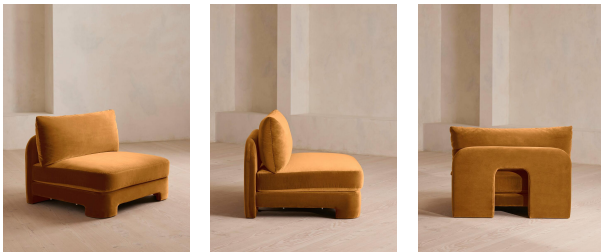

SOHO HOME

Odell Sectional Sofa, Corner Module, Velvet, Mustard, Us

£1,895

Regular

£1,611

Membership

Available in

Boucle Natural	Velvet Antique Rose
Velvet Camel	Velvet Grey Blue
Velvet Lichen	Velvet Mustard
Velvet Olive	Velvet Porcelain
Velvet Royal Blue	Velvet Rust
Velvet Taupe	

Dimensions

Product dimensions: H76 x W95 x D95cm / H30 x W37 x D37"

Product weight: 44.2kg / 97.4lbs

Packaged or boxed dimensions: H80 x W106 x D95cm / H31.5 x W41.7 x D37.4"

Packaged or boxed weight: 58kg / 127.9lbs

Details

Care instructions: Professional upholstery cleaning only

Composition: 85% Cotton, 15% Polyester (100% Cotton Pile)

Filling: Feather, foam and fibre

Frame: Birch and engineered hardwood