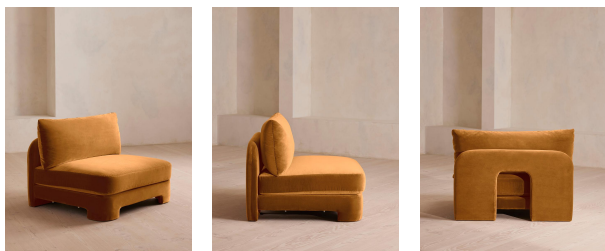

SOHO HOME

Odell Sectional Sofa, Armless Module, Velvet, Mustard, Us

\$2,295 Regular

\$1,951 Membership

Product details

An arched back with cut-out detailing creates a focal point from every angle, whichever configuration you choose.

Fully upholstered in linen in a range of bespoke colours, our Odell modular sofa modules are specially designed to adapt to your living space. With feather-wrapped cushions fully upholstered in linen, its low profile has a unique arched back with cut-out detailing inspired by the interiors of 180 House.

Details

Care instructions: Professional upholstery cleaning only

Composition: 85% Cotton, 15% Polyester (100% Cotton Pile)

Filling: Feather, foam and fibre

Frame: Birch and engineered hardwood

SOHO HOME

Odell Sectional Sofa, Corner Module, Velvet, Mustard, Us

\$2,495 Regular

\$2,121 Membership

Product details

An arched back with cut-out detailing creates a focal point from every angle, whichever configuration you choose.

Fully upholstered in linen in a range of bespoke colours, our Odell modular sofa modules are specially designed to adapt to your living space. With feather-wrapped cushions fully upholstered in linen, its low profile has a unique arched back with cut-out detailing inspired by the interiors of 180 House.