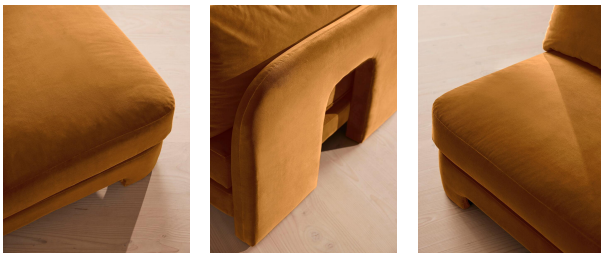

SOHO HOME

Odell Sectional Sofa, Corner Module, Velvet, Mustard, Us

£1,895

Regular

£1,611

Membership

Available in

Boucle Natural	Velvet Antique Rose
Velvet Camel	Velvet Grey Blue
Velvet Lichen	Velvet Mustard
Velvet Olive	Velvet Porcelain
Velvet Royal Blue	Velvet Rust
Velvet Taupe	

Dimensions

Product dimensions: H76 x W95 x D95cm / H30 x W37 x D37"

Product weight: 44.2kg / 97.4lbs

Packaged or boxed dimensions: H80 x W106 x D95cm / H31.5 x W41.7 x D37.4"

Packaged or boxed weight: 58kg / 127.9lbs

Details

Care instructions: Professional upholstery cleaning only

Composition: 85% Cotton, 15% Polyester (100% Cotton Pile)

Filling: Feather, foam and fibre

Frame: Birch and engineered hardwood