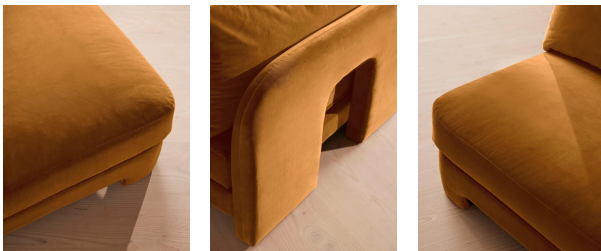

## Odell Sectional Sofa, Armless Module, Velvet, Mustard, Us

£1,695

Regular

£1,441

Membership

### Dimensions

Product dimensions: H76 x W106 x D95cm / H30 x W41.7 x D37.4"

Product weight: 39.2kg / 86.4lbs

Packaged or boxed dimensions: H80 x W106 x D95cm / H31.5 x W41.7 x D37.4"

Packaged or boxed weight: 58kg / 127.9lbs

## Odell Sectional Sofa, Corner Module, Velvet, Mustard, Us

£1,895

Regular

£1,611

Membership

## Odell Sectional Sofa, Right Arm Module, Velvet, Mustard, Us

£1,895

Regular

£1,611

Membership