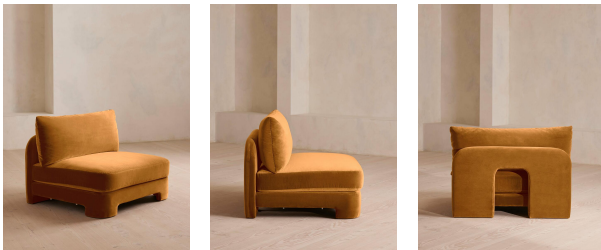

SOHO HOME

Odell Sectional Sofa, Left Arm Module, Velvet, Mustard, Us

£1,895

Regular

£1,611

Membership

Available in

- Boucle Natural
- Velvet Camel
- Velvet Lichen
- Velvet Olive
- Velvet Royal Blue
- Velvet Taupe
- Velvet Antique Rose
- Velvet Grey Blue
- Velvet Mustard
- Velvet Porcelain
- Velvet Rust

Dimensions

Product dimensions: H76 x W106 x D95cm / H30 x W42 x D37.4"

Product weight: 48.6kg / 107.1lbs

Packaged or boxed dimensions: H80 x W106 x D95cm / H31.5 x W41.7 x D37.4"

Packaged or boxed weight: 58kg / 127.9lbs

Details

Care instructions: Professional upholstery cleaning only

Composition: 85% Cotton, 15% Polyester (100% Cotton Pile)

Filling: Feather, foam and fibre

Frame: Birch and engineered hardwood