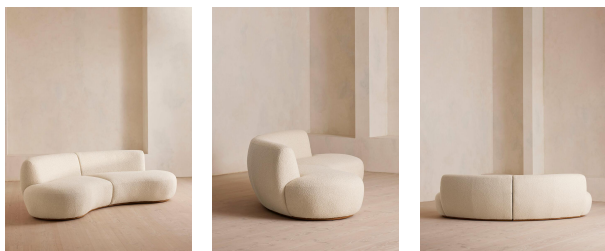

Boucle Natural

Sizes

Three Seater Sofa, Four Seater Sofa

Product details

Our Aline Serpentine sofa recreates the relaxed, sociable atmosphere of Soho House Stockholm. Upholstered in soft boucle, this modular design consists of three parts: a left, right and middle section, which can be arranged into your desired shape. Its curvaceous shape brings people together, making it ideal for long afternoon conversations and evening get-togethers. Available in a range of colors, the palette is full of rich Art Deco-inspired shades that are drawn from - and complementary to - Sweden's historic architecture.

- Three seater modular sofa
- Upholstered in boucle
- Curved shape
- Inspired by Soho House Stockholm

Dimensions

Product dimensions: H74 x W182 x D107cm / H29.1 x W71.7 x D42.1"

Product weight: 51kg / 112.4lbs