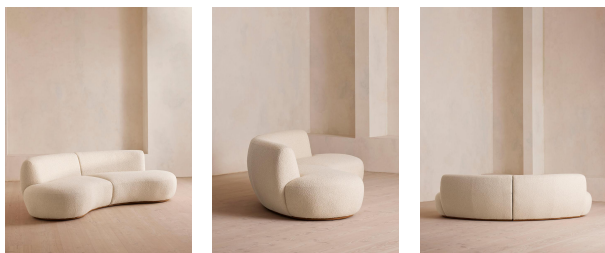

# Aline Serpentine Sectional Sofa, Three Seater, Boucle, Natural, Us

\$4,390 Regular

\$3,732 Membership

## Sizes

Three Seater Sofa, Four Seater Sofa

## Product details

Our Aline Serpentine sofa recreates the relaxed, sociable atmosphere of Soho House Stockholm. Upholstered in soft boucle, this modular design consists of three parts: a left, right and middle section, which can be arranged into your desired shape. Its curvaceous shape brings people together, making it ideal for long afternoon conversations and evening get-togethers. Available in a range of colors, the palette is full of rich Art Deco-inspired shades that are drawn from - and complementary to - Sweden's historic architecture.