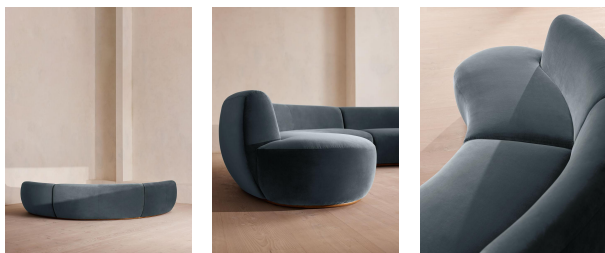

# Aline Serpentine Sectional Sofa, Four Seater, Grey Blue Velvet, Us

\$6,585 Regular

\$5,597 Membership

## Sizes

Three Seater Sofa, Four Seater Sofa

## Product details

Our Aline Serpentine sofa recreates the relaxed, sociable atmosphere of Soho House Stockholm. Upholstered in rich velvet, this modular design consists of three parts: a left, right and middle section, which can be arranged into your desired shape. Its curvaceous shape brings people together, making it ideal for long afternoon conversations and evening get-togethers. Available in a range of colors, the palette is full of rich Art Deco-inspired shades that are drawn from - and complementary to - Sweden's historic architecture.

Fabric: 85% Cotton, 15% Polyester

Feet: Beech

Frame: Engineered hardwood

Removable cushions: No

Removable legs: No

Seat depth: 24"

Seat height: 16.9"

Seat width: 40.2"