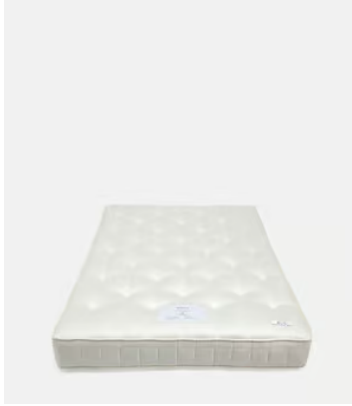

SOHO HOME

Soho House x Hypnos Exclusive Mattress, California King, US

\$3,495 Regular price

\$2,971 Member price

These mattresses have been developed and handmade by Hypnos for Soho House. Hypnos are holders of the Royal Warrant since 1929, which was first granted by His Majesty King George V. Royal Warrants have always been regarded as demonstrating the very highest standards in excellence, quality, service, and sustainable innovation, and are a mark of the best of British.

Each mattress has been generously filled with naturally soft and breathable layers of wool, and upholstered in Soho House ticking for a soft, breathable, and hygienic sleep surface. The individually pocketed springs adjust to your body contours to ensure an exceptional night's sleep. The superior quality of these mattresses also make them a top choice for our bedrooms all over the world, including Soho House Chicago, Soho Farmhouse and Babington House.

Available in 5 sizes

Full (H31 x W134.5 x D190cm / H12.2 x W53 x D75")
Queen (H31 x W152 x D203cm / H12.2 x W59.8 x D79.9")
King (H31 x W193 x D203cm / H12.2 x W76 x D79.9")
California King (H31 x W183 x D213cm / H12.2 x W72 x D83.9")
Emperor (H31 x W213 x D213cm / H12.2 x W83.9 x D83.9")

Dimensions

Dimensions: H31 x W183 x D213cm / H12.2 x W72 x D83.9"

Weight: 62kg / 136.7lbs

Packaged dimensions: H33 x W185 x D216cm / H13 x W72.8 x D85"

Packaged weight: 62kg / 136.7lbs

Details

Composition: Wool (100% New Zealand Wool), Cashmere (100% New Zealand Cashmere), Cotton (100% Cotton), Side Stitching (71% Viscose and 29% Polypropylene)