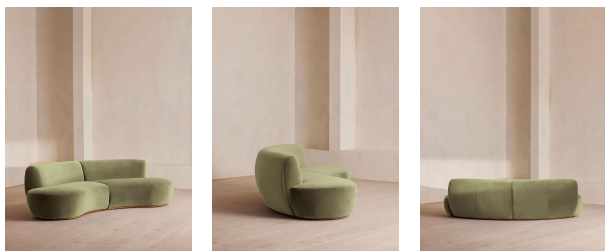

Aline Serpentine Sectional Sofa, Three Seater, Velvet Lichen, Us

£3,390

Regular

£2,882

Membership

Available in

- Velvet Rust
- Velvet Camel
- Velvet Porcelain
- Velvet Olive
- Velvet Antique Rose
- Boucle Natural
- Velvet Lichen
- Velvet Royal Blue
- Velvet Mustard
- Velvet Taupe
- Velvet Grey Blue

Sizes

Three Seater Sofa, Four Seater Sofa

Product details

Our Aline Serpentine sofa recreates the relaxed, sociable atmosphere of Soho House Stockholm. Upholstered in rich velvet, this modular design consists of three parts: a left, right and middle section, which can be arranged into your desired shape. Its curvaceous shape brings people together, making it ideal for long afternoon conversations and evening get-togethers. Available in a range of colors, the palette is full of rich Art Deco-inspired shades that are drawn from - and complementary to - Sweden's historic architecture.

Dimensions

Product dimensions: H74 x W182 x D107cm / H29.1 x W71.7 x D42.1"

Product weight: 51kg / 112.4lbs

Packaged or boxed dimensions: H69 x W112 x D79cm / H27.1 x W44 x D31"

Packaged or boxed weight: 68.9kg / 151.9lbs

Fabric: 85% Cotton, 15% Polyester

Feet: Beech

Frame: Engineered hardwood

Removable cushions: No

Removable legs: No

Seat depth: 24"

Seat height: 16.9"

Seat width: 40.2"