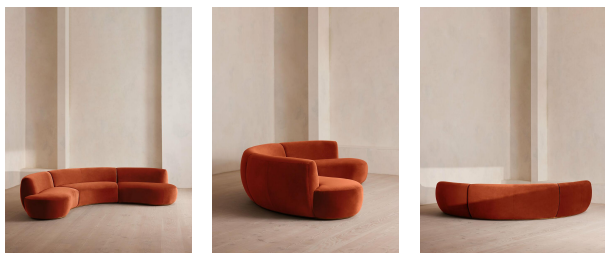

Boucle Natural

Sizes

Three Seater Sofa, Four Seater Sofa

Product details

Our Aline Serpentine sofa recreates the relaxed, sociable atmosphere of Soho House Stockholm. Upholstered in rich velvet, this modular design consists of three parts: a left, right and middle section, which can be arranged into your desired shape. Its curvaceous shape brings people together, making it ideal for long afternoon conversations and evening get-togethers. Available in a range of colors, the palette is full of rich Art Deco-inspired shades that are drawn from - and complementary to - Sweden's historic architecture.

- Four seater modular sofa
- Upholstered in cotton velvet
- Curved shape
- Inspired by Soho House Stockholm

Dimensions

Product dimensions: H73 x W343 x D182cm / H28.7 x W135 x D71.7"

Product weight: 133kg / 293.2lbs

Fabric: 85% Cotton, 15% Polyester

Feet: Beech

Frame: Engineered hardwood

Removable cushions: No

Removable legs: No

Seat depth: 24"

Seat height: 16.9"

Seat width: 40.2"