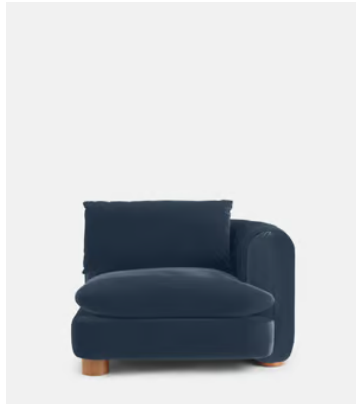

## Vivienne Sectional Sofa, Three Seater, Velvet Grey Blue, US

**\$3,990** Regular price

**\$3,392** Member price

The eighth floor at White City House forms the inspiration for the Vivienne modular sofa. Upholstered in rich velvet, it features pleated stitch detailing, cylindrical legs and a wraparound back. Low lounge sitting makes this piece ideal for cosy evenings. Coordinate and configure with other pieces in the Vivienne collection for the sofa shape of your choice.

### Dimensions

**Dimensions:** H83 x W236 x D105cm / H32.7 x W92.9 x D41.3"

**Weight:** 65kg / 143.3lbs

**Packaged dimensions:** H74 x W124 x D110cm / H29.1 x W48.8 x D43.3"

**Packaged weight:** 65kg / 143.3lbs

### Details

**Arm height:** 28"

**Assembled size:** H83 x W236 x D105cm

**Assembly required:** No

**Composition:** Frame: Engineered hardwood. Feet: Birch. Fill: Foam, feather, down and fiber. Fabric: 85% Cotton, 15% Polyester.

## Available in 2 sizes

Four Seater Sofa (H83 x W332 x D105cm / H32.7 x W130.7 x D41.3")

Three Seater Sofa (H83 x W236 x D105cm / H32.7 x W92.9 x D41.3")