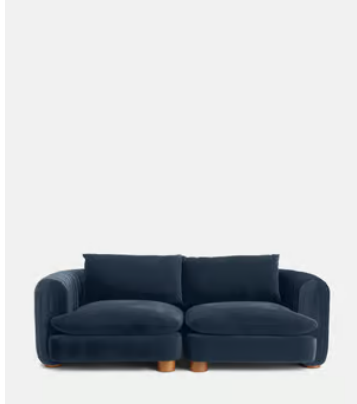

## Vivienne Sectional Sofa, Three Seater, Velvet Grey Blue, US

**\$3,990** Regular price

**\$3,392** Member price

The eighth floor at White City House forms the inspiration for the Vivienne modular sofa. Upholstered in rich velvet, it features pleated stitch detailing, cylindrical legs and a wraparound back. Low lounge sitting makes this piece ideal for cosy evenings. Coordinate and configure with other pieces in the Vivienne collection for the sofa shape of your choice.

### Dimensions

**Dimensions:** H83 x W236 x D105cm / H32.7 x W92.9 x D41.3"

**Weight:** 65kg / 143.3lbs

**Packaged dimensions:** H74 x W124 x D110cm / H29.1 x W48.8 x D43.3"

**Packaged weight:** 65kg / 143.3lbs

### Details

**Arm height:** 28"

**Assembled size:** H83 x W236 x D105cm

**Assembly required:** No

**Composition:** Frame: Engineered hardwood. Feet: Birch. Fill: Foam, feather, down and fiber. Fabric: 85% Cotton, 15% Polyester.

## Available in 2 sizes

Four Seater Sofa (H83 x W332 x D105cm / H32.7 x W130.7 x D41.3")

Three Seater Sofa (H83 x W236 x D105cm / H32.7 x W92.9 x D41.3")