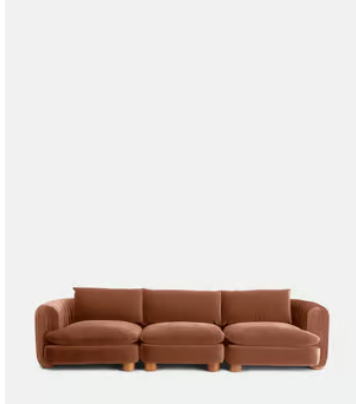

SOHO HOME

Vivienne Sectional Sofa, Four Seater, Velvet Antique Rose, US

\$5,785 Regular price

\$4,917 Member price

The eighth floor at White City House forms the inspiration for the Vivienne modular sofa. Upholstered in rich velvet, it features pleated stitch detailing, cylindrical legs and a wraparound back. Low lounge sitting makes this piece ideal for cosy evenings. Coordinate and configure with other pieces in the Vivienne collection for the sofa shape of your choice.

Dimensions

Dimensions: H83 x W332 x D105cm / H32.7 x W130.7 x D41.3"

Weight: 65kg / 143.3lbs

Packaged dimensions: H74 x W124 x D110cm / H29.1 x W48.8 x D43.3"

Packaged weight: 65kg / 143.3lbs

Number of boxes: 3

Composition: Frame: Engineered hardwood. Feet: Birch. Fill: Foam, feather, down and fiber. Fabric: 85% Cotton, 15% Polyester.

Fabric: 100% Polyester

Feet: Birch

Frame: Engineered Hardwood

Removable cushions: Yes

Natural

Available in 2 sizes

Three Seater Sofa (H83 x W236 x D105cm / H32.7 x W92.9 x D41.3")

Four Seater Sofa (H83 x W332 x D105cm / H32.7 x W130.7 x D41.3")