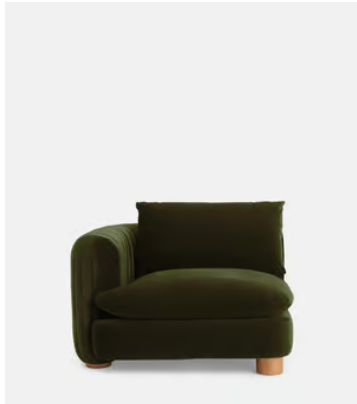

SOHO HOME

Vivienne Sectional Sofa, Four Seater, Velvet Olive, US

\$5,785 Regular price

\$4,917 Member price

The eighth floor at White City House forms the inspiration for the Vivienne modular sofa. Upholstered in rich velvet, it features pleated stitch detailing, cylindrical legs and a wraparound back. Low lounge sitting makes this piece ideal for cosy evenings. Coordinate and configure with other pieces in the Vivienne collection for the sofa shape of your choice.

Dimensions

Dimensions: H83 x W332 x D105cm / H32.7 x W130.7 x D41.3"

Weight: 52kg / 114.6lbs

Packaged dimensions: H65 x W124 x D74cm / H25.6 x W48.8 x D29.1"

Packaged weight: 65kg / 143.3lbs

Number of boxes: 3

Composition: Frame: Engineered hardwood. Feet: Birch. Fill: Foam, feather, down and fiber. Fabric: 85% Cotton, 15% Polyester.

Fabric: 100% Polyester

Feet: Birch

Frame: Engineered Hardwood

Removable cushions: Yes

Natural

Available in 2 sizes

Three Seater Sofa (H83 x W236 x D105cm / H32.7 x W92.9 x D41.3")

Four Seater Sofa (H83 x W332 x D105cm / H32.7 x W130.7 x D41.3")