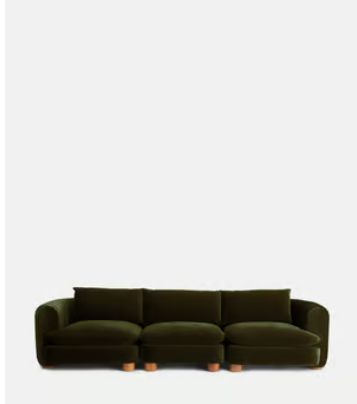

SOHO HOME

Vivienne Sectional Sofa, Four Seater, Velvet Olive, US

\$5,785 Regular price

\$4,917 Member price

The eighth floor at White City House forms the inspiration for the Vivienne modular sofa. Upholstered in rich velvet, it features pleated stitch detailing, cylindrical legs and a wraparound back. Low lounge sitting makes this piece ideal for cosy evenings. Coordinate and configure with other pieces in the Vivienne collection for the sofa shape of your choice.

Dimensions

Dimensions: H83 x W332 x D105cm / H32.7 x W130.7 x D41.3"

Weight: 52kg / 114.6lbs

Packaged dimensions: H65 x W124 x D74cm / H25.6 x W48.8 x D29.1"

Packaged weight: 65kg / 143.3lbs

Number of boxes: 3

Composition: Frame: Engineered hardwood. Feet: Birch. Fill: Foam, feather, down and fiber. Fabric: 85% Cotton, 15% Polyester.

Fabric: 100% Polyester

Feet: Birch

Frame: Engineered Hardwood

Removable cushions: Yes

Natural

Available in 2 sizes

Three Seater Sofa (H83 x W236 x D105cm / H32.7 x W92.9 x D41.3")

Four Seater Sofa (H83 x W332 x D105cm / H32.7 x W130.7 x D41.3")