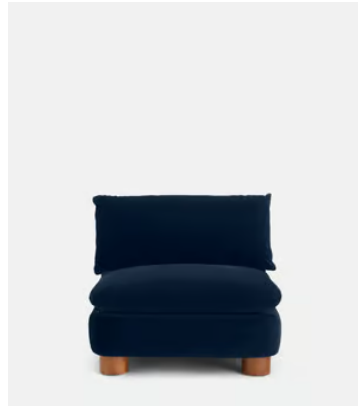

SOHO HOME

Vivienne Sectional Sofa, Four Seater, Velvet Royal Blue, US

\$5,785 Regular price

\$4,917 Member price

The eighth floor at White City House forms the inspiration for the Vivienne modular sofa. Upholstered in rich velvet, it features pleated stitch detailing, cylindrical legs and a wraparound back. Low lounge sitting makes this piece ideal for cosy evenings. Coordinate and configure with other pieces in the Vivienne collection for the sofa shape of your choice.

Dimensions

Product dimensions: H83 x W332 x D105cm / H32.7 x W130.7 x D41.3"

Product weight: 52kg / 114.6lbs

Packaged or boxed dimensions: H65 x W124 x D74cm / H25.6 x W48.8 x D29.1"

Packaged or boxed weight: 65kg / 143.3lbs

Number of boxes: 3

- **Box 1 & 2:** H74 x W124 x D110cm / H29.3 x W48.8 x D43.3"
- **Box 3 & 4:** H74 x W102 x D110cm / H29.3 x W40.3 x D43.3"

Available in 10 linens

Antique Rose

Bisque

Indigo

Mushroom

Ochre

Grey Blue

Available in 1 boucle

Natural

Available in 2 sizes

Three Seater Sofa (H83 x W236 x D105cm / H32.7 x W92.9 x D41.3")

Four Seater Sofa (H83 x W332 x D105cm / H32.7 x W130.7 x D41.3")

Details

Arm height: 28"