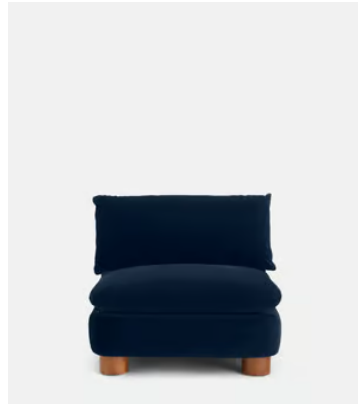

SOHO HOME

Vivienne Sectional Sofa, Four Seater, Velvet Royal Blue, US

\$5,785 Regular price

\$4,917 Member price

The eighth floor at White City House forms the inspiration for the Vivienne modular sofa. Upholstered in rich velvet, it features pleated stitch detailing, cylindrical legs and a wraparound back. Low lounge sitting makes this piece ideal for cosy evenings. Coordinate and configure with other pieces in the Vivienne collection for the sofa shape of your choice.

Dimensions

Dimensions: H83 x W332 x D105cm / H32.7 x W130.7 x D41.3"

Weight: 65kg / 143.3lbs

Packaged dimensions: H74 x W124 x D110cm / H29.1 x W48.8 x D43.3"

Packaged weight: 65kg / 143.3lbs

Number of boxes: 3

Composition: Frame: Engineered hardwood. Feet: Birch. Fill: Foam, feather, down and fiber. Fabric: 85% Cotton, 15% Polyester.

Fabric: 100% Polyester

Feet: Birch

Frame: Engineered Hardwood

Removable cushions: Yes

Natural

Available in 2 sizes

Three Seater Sofa (H83 x W236 x D105cm / H32.7 x W92.9 x D41.3")

Four Seater Sofa (H83 x W332 x D105cm / H32.7 x W130.7 x D41.3")