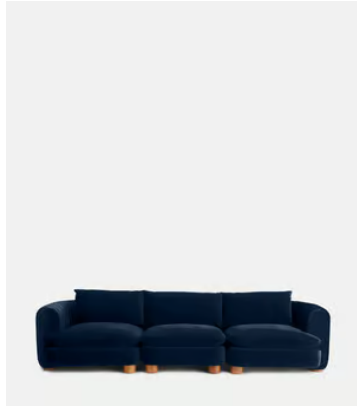

SOHO HOME

Vivienne Sectional Sofa, Four Seater, Velvet Royal Blue, US

\$5,785 Regular price

\$4,917 Member price

The eighth floor at White City House forms the inspiration for the Vivienne modular sofa. Upholstered in rich velvet, it features pleated stitch detailing, cylindrical legs and a wraparound back. Low lounge sitting makes this piece ideal for cosy evenings. Coordinate and configure with other pieces in the Vivienne collection for the sofa shape of your choice.

Dimensions

Product dimensions: H83 x W332 x D105cm / H32.7 x W130.7 x D41.3"

Product weight: 52kg / 114.6lbs

Packaged or boxed dimensions: H65 x W124 x D74cm / H25.6 x W48.8 x D29.1"

Packaged or boxed weight: 65kg / 143.3lbs

Number of boxes: 3

- **Box 1 & 2:** H74 x W124 x D110cm / H29.3 x W48.8 x D43.3"
- **Box 3 & 4:** H74 x W102 x D110cm / H29.3 x W40.3 x D43.3"

Available in 10 linens

Antique Rose

Bisque

Indigo

Mushroom

Ochre

Grey Blue

Available in 1 boucle

Natural

Available in 2 sizes

Three Seater Sofa (H83 x W236 x D105cm / H32.7 x W92.9 x D41.3")

Four Seater Sofa (H83 x W332 x D105cm / H32.7 x W130.7 x D41.3")

Details

Arm height: 28"