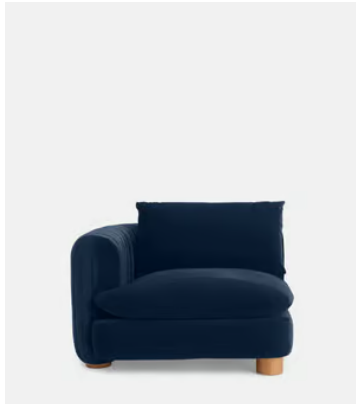

SOHO HOME

Vivienne Sectional Sofa, Four Seater, Velvet Royal Blue, US

\$5,785 Regular price

\$4,917 Member price

The eighth floor at White City House forms the inspiration for the Vivienne modular sofa. Upholstered in rich velvet, it features pleated stitch detailing, cylindrical legs and a wraparound back. Low lounge sitting makes this piece ideal for cosy evenings. Coordinate and configure with other pieces in the Vivienne collection for the sofa shape of your choice.

Dimensions

Dimensions: H83 x W332 x D105cm / H32.7 x W130.7 x D41.3"

Weight: 65kg / 143.3lbs

Packaged dimensions: H74 x W124 x D110cm / H29.1 x W48.8 x D43.3"

Packaged weight: 65kg / 143.3lbs

Number of boxes: 3

- **Box 1 & 2:** H74 x W124 x D110cm / H29.3 x W48.8 x D43.3"
- **Box 3 & 4:** H74 x W102 x D110cm / H29.3 x W40.3 x D43.3"

Details

Arm height: 28"

Assembled size: H33 x W131 x D42 inches

Assembly required: Yes

Natural

Available in 2 sizes

Three Seater Sofa (H83 x W236 x D105cm / H32.7 x W92.9 x D41.3")

Four Seater Sofa (H83 x W332 x D105cm / H32.7 x W130.7 x D41.3")