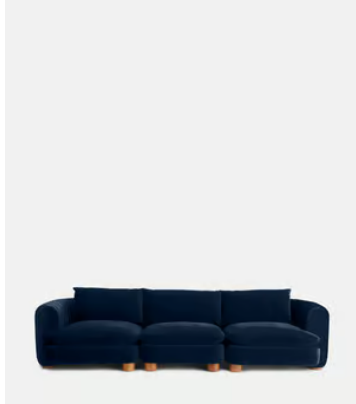

SOHO HOME

Vivienne Sectional Sofa, Four Seater, Velvet Royal Blue, US

\$5,785 Regular price

\$4,917 Member price

The eighth floor at White City House forms the inspiration for the Vivienne modular sofa. Upholstered in rich velvet, it features pleated stitch detailing, cylindrical legs and a wraparound back. Low lounge sitting makes this piece ideal for cosy evenings. Coordinate and configure with other pieces in the Vivienne collection for the sofa shape of your choice.

Dimensions

Dimensions: H83 x W332 x D105cm / H32.7 x W130.7 x D41.3"

Weight: 65kg / 143.3lbs

Packaged dimensions: H74 x W124 x D110cm / H29.1 x W48.8 x D43.3"

Packaged weight: 65kg / 143.3lbs

Number of boxes: 3

- **Box 1 & 2:** H74 x W124 x D110cm / H29.3 x W48.8 x D43.3"
- **Box 3 & 4:** H74 x W102 x D110cm / H29.3 x W40.3 x D43.3"

Details

Arm height: 28"

Assembled size: H33 x W131 x D42 inches

Assembly required: Yes

Natural

Available in 2 sizes

Three Seater Sofa (H83 x W236 x D105cm / H32.7 x W92.9 x D41.3")

Four Seater Sofa (H83 x W332 x D105cm / H32.7 x W130.7 x D41.3")