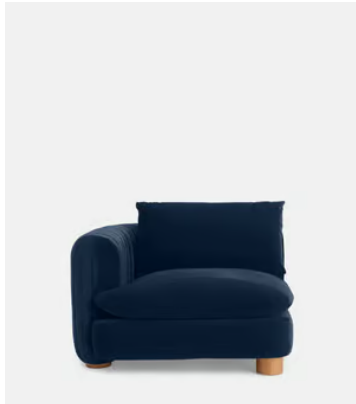

# SOHO HOME

Available in 0 sizes

## Vivienne Modular Sofa, Four Seater, Velvet, Royal Blue

**\$5,785** Regular price

**\$4,917** Member price

The eighth floor at White City House forms the inspiration for the Vivienne modular sofa. Upholstered in rich velvet, it features pleated stitch detailing, cylindrical legs and a wraparound back. Low lounge sitting makes this piece ideal for cosy evenings. Coordinate and configure with other pieces in the Vivienne collection for the sofa shape of your choice.

### Dimensions

**Dimensions:** H83 x W332 x D105cm / H32.7 x W130.7 x D41.3"

**Weight:** 65kg / 143.3lbs

**Packaged dimensions:** H74 x W124 x D110cm / H29.1 x W48.8 x D43.3"

**Packaged weight:** 65kg / 143.3lbs

### Details

**Arm height:** 28"

**Assembled size:** H83 x W331 x D105 cm

**Assembly required:** Yes

**Composition:** Frame: Engineered hardwood. Feet: Birch. Fill: Foam, feather, down and fiber. Fabric: 85% Cotton, 15% Polyester.