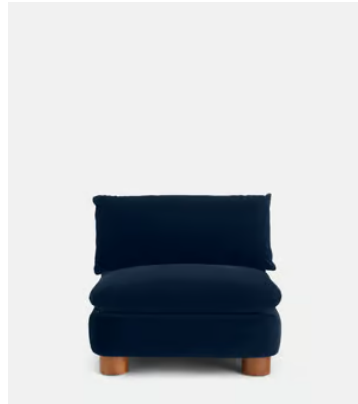

SOHO HOME

Available in 0 sizes

Vivienne Modular Sofa, Four Seater, Velvet, Royal Blue

$5,785 Regular price

$4,917 Member price

The eighth floor at White City House forms the inspiration for the Vivienne modular sofa. Upholstered in rich velvet, it features pleated stitch detailing, cylindrical legs and a wraparound back. Low lounge sitting makes this piece ideal for cosy evenings. Coordinate and configure with other pieces in the Vivienne collection for the sofa shape of your choice.

Dimensions

Dimensions: H83 x W332 x D105cm / H32.7 x W130.7 x D41.3"

Weight: 65kg / 143.3lbs

Packaged dimensions: H74 x W124 x D110cm / H29.1 x W48.8 x D43.3"

Packaged weight: 65kg / 143.3lbs

Number of boxes: 4

- **Box 1 & 2:** H74 x W102 x D110cm / H29.1 x W40.2 x D43.3"
- **Box 3 & 4:** H74 x W124 x D110cm / H29.3 x W48.8 x D43.3"

Details

Arm height: 28"

Assembled size: H83 x W331 x D105 cm

Assembly required: Yes

Composition: Frame: Engineered hardwood. Feet: Birch. Fill: Foam, feather, down and fiber. Fabric: 85% Cotton, 15% Polyester.

Fabric: 100% Polyester

Feet: Birch

Frame: Engineered Hardwood

Removable cushions: Yes

Removable legs: No

Seat depth: 22.4"

Seat height: 18.5"

Seat width: 36.6"

Spring count: 15

Care instructions: Clean with a mild, water-free, dry-cleaning solvent. Ensure ample ventilation. Occasional vacuuming is recommended. Most stains can be blotted or wiped away with a clean, damp cloth or paper towel; dried stains can be spot cleaned using soap and water or a commercial dry cleaning product. We recommend testing all cleansers in an inconspicuous area before use. [View our cleaning guide](#) | SKU: 79948026