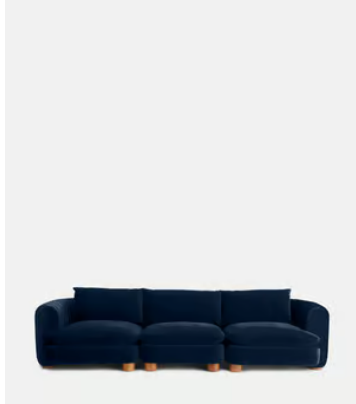

# SOHO HOME

Available in 0 sizes

## Vivienne Modular Sofa, Four Seater, Velvet, Royal Blue

**\$5,785** Regular price

**\$4,917** Member price

The eighth floor at White City House forms the inspiration for the Vivienne modular sofa. Upholstered in rich velvet, it features pleated stitch detailing, cylindrical legs and a wraparound back. Low lounge sitting makes this piece ideal for cosy evenings. Coordinate and configure with other pieces in the Vivienne collection for the sofa shape of your choice.

### Dimensions

**Dimensions:** H83 x W332 x D105cm / H32.7 x W130.7 x D41.3"

**Weight:** 65kg / 143.3lbs

**Packaged dimensions:** H74 x W124 x D110cm / H29.1 x W48.8 x D43.3"

**Packaged weight:** 65kg / 143.3lbs

### Details

**Arm height:** 28"

**Assembled size:** H83 x W331 x D105 cm

**Assembly required:** Yes

**Composition:** Frame: Engineered hardwood. Feet: Birch. Fill: Foam, feather, down and fiber. Fabric: 85% Cotton, 15% Polyester.