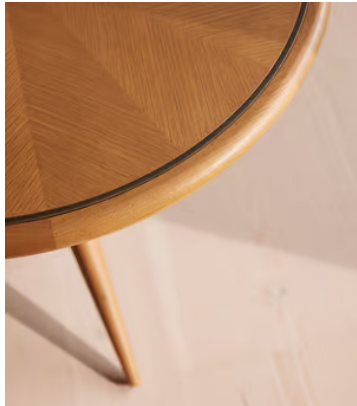

## Portland Contrast Bobbin Bistro Table, Oak

**\$2,695** Regular price

**\$2,291** Member price

Designed to seat up to two people, a compact, circular top is characterised by starburst veneer marquetry.

Part of a capsule collection designed for Soho House Portland, this bistro table seats up to two with its compact silhouette. Starburst veneer marquetry at the top is complemented by a turned solid oak pedestal base finished with bronze inlay rings.