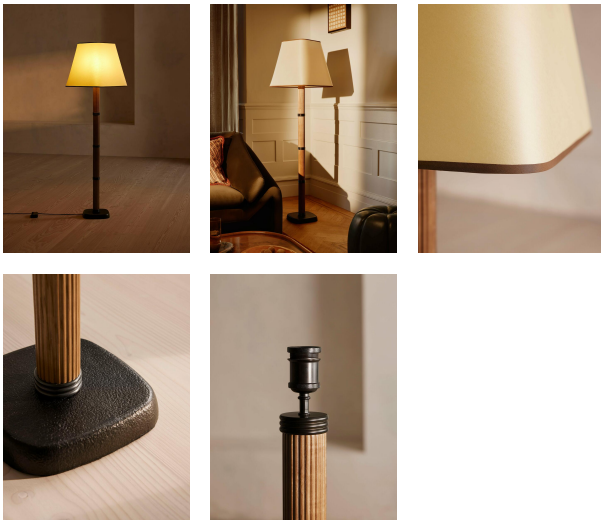

### Product details

Our Lewington floor lamp distinguishes itself from the rest with a unique mix of materials, while drawing inspiration from Soho House Amsterdam. A slender oak stem is complemented with nickel-fluted detail and stands on a sandcasted base in our bespoke mould. This is contrasted with a parchment lampshade to bring a soft glow to any corner of the home.

- Wooden floor lamp
- Solid oak stem
- Nickel fluted detail
- Sandcasted base in a bespoke mould
- Parchment shade
- Brown trim
- Inspired by Soho House Amsterdam