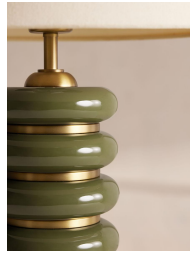

SOHO HOME

Greyson Table Lamp, High Gloss Lacquer, Olive, Us

$495 Regular

$421 Membership

Product details

Designed for our House in Rome, the Greyson table lamp features a high-gloss lacquered ring base, partitioned with antique brass details. Complemented with a linen shade, this modernist-inspired style will be a sophisticated addition to the living room or on top of a side table in the hall.

Dimensions

Product dimensions: H62.3 x W44 x D44cm / H24.5 x W17.3 x D17.3"

Product weight: 6.5kg / 14.3lbs

Packaged or boxed dimensions: H28 x W37 x D51cm / H11 x W14.6 x D20.1"

Packaged or boxed weight: 4kg / 8.8lbs