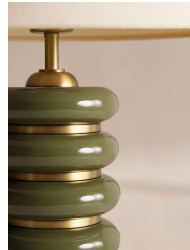

SOHO HOME

Greysen Table Lamp, High Gloss Lacquer, Olive, Us

\$495 Regular

\$421 Membership

Product details

Designed for our House in Rome, the Greysen table lamp features a high-gloss lacquered ring base, partitioned with antique brass details. Complemented with a linen shade, this modernist-inspired style will be a sophisticated addition to the living room or on top of a side table in the hall.

Dimensions

Product dimensions: H62.3 x W44 x D44cm / H24.5 x W17.3 x D17.3"

Product weight: 7kg / 15.4lbs

Packaged or boxed dimensions: H28 x W37 x D51cm / H11 x W14.6 x D20.1"

Packaged or boxed weight: 7kg / 15.4lbs

Details

Assembly required: Yes, self assembly

Bulb required: 2 / E26 / 6W Maximum

Bulb style: Tala 6W Globe LED

Bulb(s) included: No

Cable length: 70.9"

Care instructions: Our lacquer has a durable finish but can be vulnerable to chips, scratches and wear. Observe regular dusting with a clean, soft