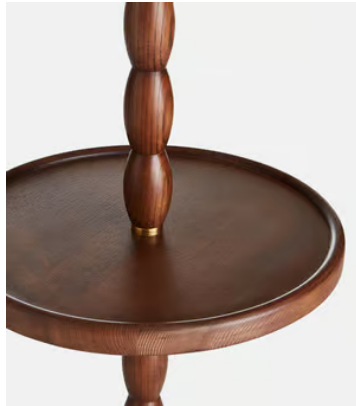

SOHO HOME

Benjamin Floor Lamp, US

\$995 Regular price

\$846 Member price

The Benjamin's cleverly considered design is ideal situated next to a seating area, with warm lighting above and a central table to rest your drink and book. A stained oak, vintage turned stem and antique brass detail is complemented with a natural linen shade, echoing the interiors of Soho House 40 Greek Street.