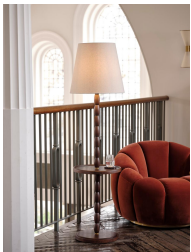

Details

Assembly required: Yes, self assembly

Base dimensions: H53.1 x W15.7 x D15.7"

Bulb required: 1 / E26 / 6W Maximum

Bulb style: Tala 6W Elva LED

Bulb(s) included: No

Cable length: 70.9"

Care instructions: Clean with a soft dry cloth only. Do not use polishing agents, harsh chemicals or abrasive cleaners as they may damage the Finish.

Always switch off the electricity supply before cleaning.

Dimmable: Yes, all portable lighting comes

Electrician required: No

Lighting Certification US: UL

Material: Wood and Linen

Shade dimensions: H15.7 x W17.7 x D17.7"

Voltage: 110-120V