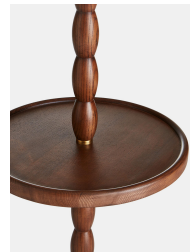

Benjamin Floor Lamp, Us

£695

Regular

£591

Membership

Product details

The Benjamin's cleverly considered design is ideal situated next to a seating area, with warm lighting above and a central table to rest your drink and book. A stained oak, vintage turned stem and antique brass detail is complemented with a natural linen shade, echoing the interiors of Soho House 40 Greek Street.

- Wooden floor lamp
- Stained oak
- Vintage turned stem
- Antique brass detail
- Natural linen shade
- Recommended bulb: Tala 6W Globe LED
- Inspired by Soho House 40 Greek Street

Dimensions

Product dimensions: H160 x W45 x D45cm / H63 x W17.7 x D17.7"