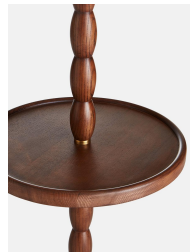

Details

Assembly required: Yes, self assembly

Base dimensions: H53.1 x W15.7 x D15.7"

Bulb required: 1 / E26 / 6W Maximum

Bulb style: Tala 6W Elva LED

Bulb(s) included: No

Cable length: 70.9"

Care instructions: Clean with a soft dry cloth only. Do not use polishing agents, harsh chemicals or abrasive cleaners as they may damage the Finish.

Always switch off the electricity supply before cleaning.

Dimmable: Yes, all portable lighting comes

Electrician required: No

Lighting Certification US: UL

Material: Wood and Linen

Shade dimensions: H15.7 x W17.7 x D17.7"

Voltage: 110-120V