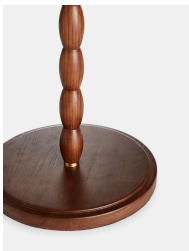

Benjamin Floor Lamp, Us

£695

Regular

£591

Membership

Product details

The Benjamin's cleverly considered design is ideal situated next to a seating area, with warm lighting above and a central table to rest your drink and book. A stained oak, vintage turned stem and antique brass detail is complemented with a natural linen shade, echoing the interiors of Soho House 40 Greek Street.

- Wooden floor lamp
- Stained oak
- Vintage turned stem
- Antique brass detail
- Natural linen shade
- Recommended bulb: Tala 6W Globe LED
- Inspired by Soho House 40 Greek Street

Dimensions

Product dimensions: H160 x W45 x D45cm / H63 x W17.7 x D17.7"

Product weight: 10kg / 22lbs

Number of boxes: 2

* Box 1 : H87 x W46 x D17cm / H34.3 x W18.1 x D6.6"

* Box 2 : H44 x W48 x D48cm / H17.1 x W18.9 x D18.9"