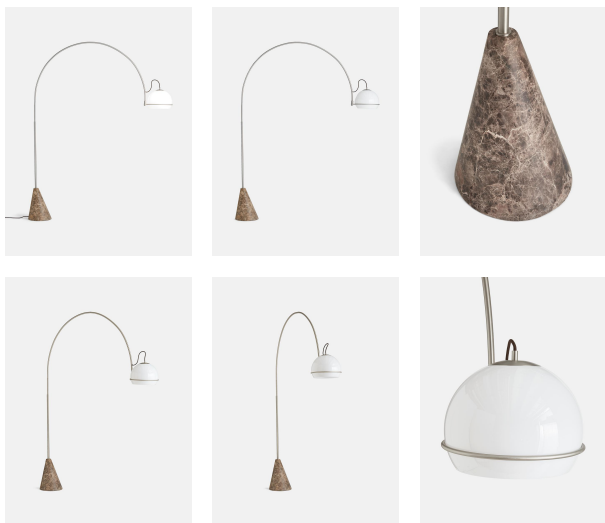

### Product details

Taking its cues from 180 House, the Rowan arc floor lamp is a great option for large living spaces. Anchored by a dark Emperador marble base, its elongated, arched frame has a warm nickel finish. Ascending into an adjustable globular shade allows you to create a directional pool of light in any area of the home.

### Dimensions

Product dimensions: H220.8 x W184 x D311cm / H86.9 x W72.4 x D122.4"

Product weight: 30kg / 66.1lbs

Packaged or boxed dimensions: H103 x W81 x D160cm / H40.6 x W31.9 x D63"

Packaged or boxed weight: 30kg / 66.1lbs

### Details

Assembly required: Yes, specialist

Base dimensions: H87 x W11.4 x D60.2"

Bulb required: 1 / E26 / 8W Maximum

Bulb style: Tala 6W Porcelain II LED

Bulb(s) included: No

Cable length: 70.9"

Care instructions: Clean with a soft dry cloth only. Do not use polishing agents, harsh chemicals or abrasive cleaners as they may damage the Finish.