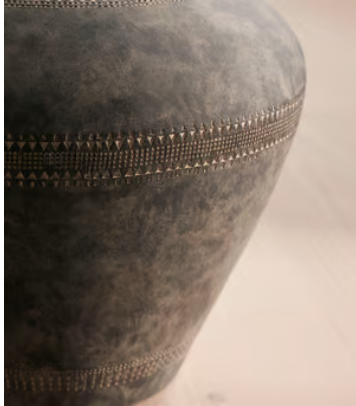

SOHO HOME

Kos Floor Vase, Large

~~\$380~~ \$115 Regular price

~~\$323~~ \$92 Member price

Inspired by our Etta Lamp and the natural tones of Soho Farmhouse, the Kos floor vase has an exaggerated bulbous shape and a handmade embossed pattern. The texture is created by hand using a sponge, and washed with a matte textured glaze for an organic finish. This vase looks great on its own or with dried flowers in it such as pampas grass.