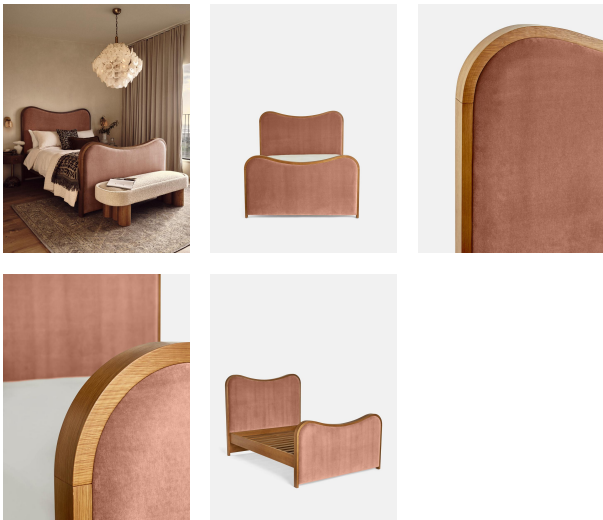

Lawrence Bed, King, Velvet, Antique Rose, Us

\$5,395 Regular

\$4,586 Membership

Sizes

Queen, King

Available in

	Velvet Rust		Velvet Lichen
	Velvet Camel		Velvet Royal Blue
	Velvet Porcelain		Velvet Mustard
	Velvet Olive		Velvet Taupe
	Velvet Antique Rose		Velvet Grey Blue

Product details

As seen in Soho House Rome, our Lawrence bed has a show wood oak frame in a warm, mid-tone finish, offset with a curvaceous headboard and footboard. Upholstered in cotton velvet, this style will bring comfort and softness to your surroundings, while reshaping your bedroom space.

Dimensions

Product dimensions: H150 x W227.2 x D207.7cm /
H59.1 x W89.4 x D81.8"

Number of boxes: 3

* Box 1 & 2 : H221 x W22 x D106cm / H87 x W8.7 x
D41.7"

* Box 3 : H221 x W19 x D166cm / H87 x W7.5 x
D65.4"

Headboard height: 23.2"

Material: Engineered hardwood, veneer oak, poplar wood

Removable legs: No

Under bed clearance: 9.8"