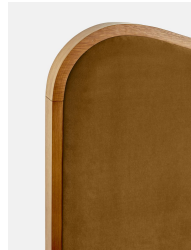

Lawrence Bed, King, Velvet, Mustard, Us

\$5,395 Regular

\$4,586 Membership

Sizes

Queen, King

Available in

- | | | | |
|---|---------------------|---|-------------------|
|  | Velvet Rust |  | Velvet Lichen |
|  | Velvet Camel |  | Velvet Royal Blue |
|  | Velvet Porcelain |  | Velvet Mustard |
|  | Velvet Olive |  | Velvet Taupe |
|  | Velvet Antique Rose |  | Velvet Grey Blue |

Product details

As seen in Soho House Rome, our Lawrence bed has a show wood oak frame in a warm, mid-tone finish, offset with a curvaceous headboard and footboard. Upholstered in cotton velvet, this style will bring comfort and softness to your surroundings, while reshaping your bedroom space.