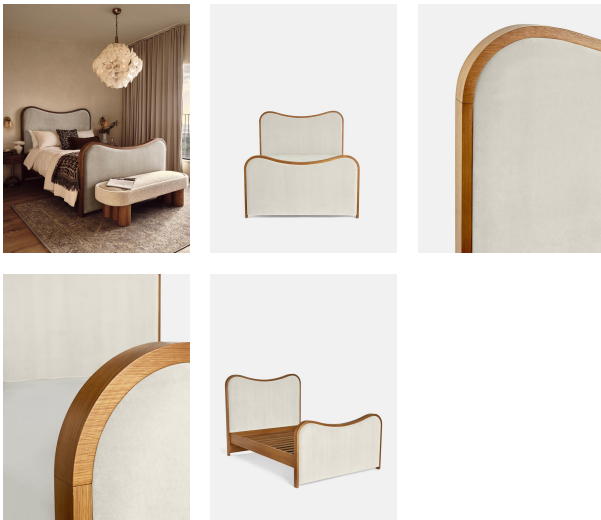

Lawrence Bed, King, Velvet, Porcelain, Us

\$5,395 Regular

\$4,586 Membership

Sizes

Queen, King

Available in

Product details

As seen in Soho House Rome, our Lawrence bed has a show wood oak frame in a warm, mid-tone finish, offset with a curvaceous headboard and footboard. Upholstered in cotton velvet, this style will bring comfort and softness to your surroundings, while reshaping your bedroom space.

Dimensions

Product dimensions: H150 x W227.2 x D207.7cm / H59.1 x W89.4 x D81.8"

Number of boxes: 3

* Box 1 & 2 : H221 x W22 x D106cm / H87 x W8.7 x D41.7"

* Box 3 : H221 x W19 x D166cm / H87 x W7.5 x D65.4"

Details

Assembly required: Yes

Composition: Frame; Engineered Hardwood, Veneer Oak, Poplar Wood. Feet; Beech. Fabric; 85% Cotton, 15% Polyester.

Fabric: Velvet

Feet: Beech

Filling: Foam

Frame: Engineered hardwood, veneer oak, poplar wood

Headboard height: 23.2"

Material: Engineered hardwood, veneer oak, poplar wood

Removable legs: No

Under bed clearance: 9.8"