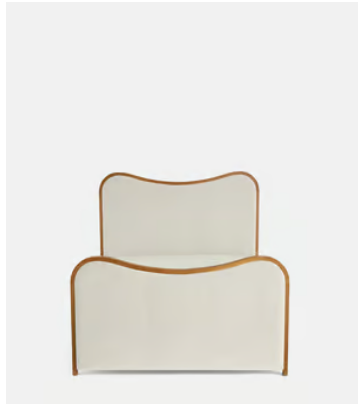

SOHO HOME

Lawrence Bed, King, Velvet, Porcelain, US

\$5,395 Regular price

\$4,586 Member price

As seen in Soho House Rome, our Lawrence bed has a show wood oak frame in a warm, mid-tone finish, offset with a curvaceous headboard and footboard. Upholstered in cotton velvet, this style will bring comfort and softness to your surroundings, while reshaping your bedroom space.

Dimensions

Product dimensions: H150 x W227.2 x D207.7cm / H59.1 x W89.4 x D81.8"

Number of boxes: 3

- **Box 1 & 2:** H221 x W22 x D106cm / H87 x W8.7 x D41.7"
- **Box 3:** H221 x W19 x D166cm / H87 x W7.5 x D65.4"

Details

Assembly required: Yes

Composition: Frame; Engineered Hardwood, Veneer Oak, Poplar Wood. Feet; Beech. Fabric; 85% Cotton, 15% Polyester.

Fabric: Velvet

Feet: Beech

Filling: Foam

Frame: Engineered hardwood, veneer oak, poplar wood

Headboard height: 23.2"

Material: Engineered hardwood, veneer oak, poplar wood

Removable legs: No

Under bed clearance: 9.8"

Available in 2 sizes

Queen (H150 x W227.2 x D167.1cm / H59.1 x W89.4 x D65.8")

King (H150 x W227.2 x D207.7cm / H59.1 x W89.4 x D81.8")