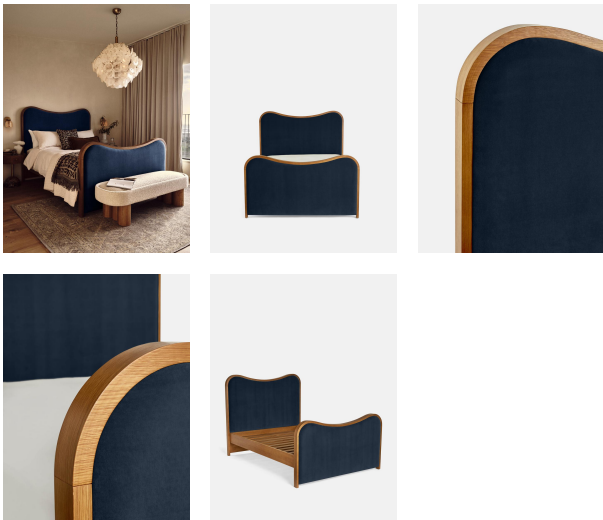

Lawrence Bed, King, Velvet, Royal Blue, Us

\$5,395 Regular

\$4,586 Membership

Sizes

Queen, King

Available in

Product details

As seen in Soho House Rome, our Lawrence bed has a show wood oak frame in a warm, mid-tone finish, offset with a curvaceous headboard and footboard. Upholstered in cotton velvet, this style will bring comfort and softness to your surroundings, while reshaping your bedroom space.

Dimensions

Product dimensions: H150 x W227.2 x D207.7cm /
H59.1 x W89.4 x D81.8"

Number of boxes: 3

* Box 1 & 2 : H221 x W22 x D106cm / H87 x W8.7 x
D41.7"

* Box 3 : H221 x W19 x D166cm / H87 x W7.5 x
D65.4"

Details

Assembly required: Yes

Composition: Frame; Engineered Hardwood, Veneer Oak, Poplar Wood. Feet; Beech. Fabric; 85% Cotton, 15% Polyester.

Fabric: Velvet

Feet: Beech

Filling: Foam

Frame: Engineered hardwood, veneer oak, poplar wood

Headboard height: 23.2"

Material: Engineered hardwood, veneer oak, poplar wood

Removable legs: No

Under bed clearance: 9.8"