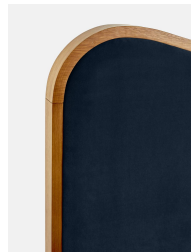

Lawrence Bed, King, Velvet, Royal Blue, Us

\$5,395 Regular

\$4,586 Membership

Sizes

Queen, King

Available in

Product details

As seen in Soho House Rome, our Lawrence bed has a show wood oak frame in a warm, mid-tone finish, offset with a curvaceous headboard and footboard. Upholstered in cotton velvet, this style will bring comfort and softness to your surroundings, while reshaping your bedroom space.

Dimensions

Product dimensions: H150 x W227.2 x D207.7cm / H59.1 x W89.4 x D81.8"

Number of boxes: 3

* Box 1 & 2 : H221 x W22 x D106cm / H87 x W8.7 x D41.7"

* Box 3 : H221 x W19 x D166cm / H87 x W7.5 x D65.4"

Details

Assembly required: Yes

Composition: Frame; Engineered Hardwood, Veneer Oak, Poplar Wood. Feet; Beech. Fabric; 85% Cotton, 15% Polyester.

Fabric: Velvet

Feet: Beech

Filling: Foam

Frame: Engineered hardwood, veneer oak, poplar wood

Headboard height: 23.2"

Material: Engineered hardwood, veneer oak, poplar wood

Removable legs: No

Under bed clearance: 9.8"