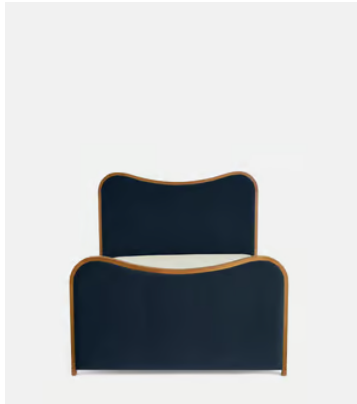

SOHO HOME

Lawrence Bed, King, Velvet, Royal Blue, US

\$5,395 Regular price

\$4,586 Member price

As seen in Soho House Rome, our Lawrence bed has a show wood oak frame in a warm, mid-tone finish, offset with a curvaceous headboard and footboard. Upholstered in cotton velvet, this style will bring comfort and softness to your surroundings, while reshaping your bedroom space.

Dimensions

Product dimensions: H150 x W227.2 x D207.7cm / H59.1 x W89.4 x D81.8"

Number of boxes: 3

- **Box 1 & 2:** H221 x W22 x D106cm / H87 x W8.7 x D41.7"
- **Box 3:** H221 x W19 x D166cm / H87 x W7.5 x D65.4"

Details

Assembly required: Yes

Composition: Frame; Engineered Hardwood, Veneer Oak, Poplar Wood. Feet; Beech. Fabric; 85% Cotton, 15% Polyester.

Fabric: Velvet

Feet: Beech

Filling: Foam

Frame: Engineered hardwood, veneer oak, poplar wood

Headboard height: 23.2"

Material: Engineered hardwood, veneer oak, poplar wood

Removable legs: No

Under bed clearance: 9.8"

Available in 2 sizes

Queen (H150 x W227.2 x D167.1cm / H59.1 x W89.4 x D65.8")

King (H150 x W227.2 x D207.7cm / H59.1 x W89.4 x D81.8")