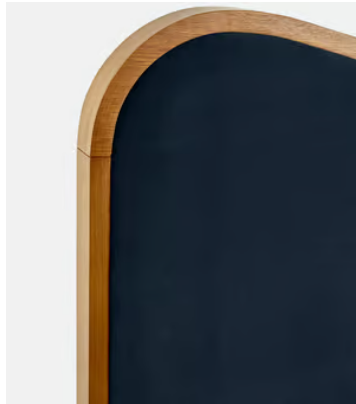

SOHO HOME

Lawrence Bed, King, Velvet, Royal Blue, US

\$5,395 Regular price

\$4,586 Member price

As seen in Soho House Rome, our Lawrence bed has a show wood oak frame in a warm, mid-tone finish, offset with a curvaceous headboard and footboard. Upholstered in cotton velvet, this style will bring comfort and softness to your surroundings, while reshaping your bedroom space.

Dimensions

Product dimensions: H150 x W227.2 x D207.7cm / H59.1 x W89.4 x D81.8"

Number of boxes: 3

- **Box 1 & 2:** H221 x W22 x D106cm / H87 x W8.7 x D41.7"
- **Box 3:** H221 x W19 x D166cm / H87 x W7.5 x D65.4"

Details

Assembly required: Yes

Composition: Frame; Engineered Hardwood, Veneer Oak, Poplar Wood. Feet; Beech. Fabric; 85% Cotton, 15% Polyester.

Fabric: Velvet

Feet: Beech

Filling: Foam

Frame: Engineered hardwood, veneer oak, poplar wood

Headboard height: 23.2"

Material: Engineered hardwood, veneer oak, poplar wood

Removable legs: No

Under bed clearance: 9.8"

Available in 2 sizes

Queen (H150 x W227.2 x D167.1cm / H59.1 x W89.4 x D65.8")

King (H150 x W227.2 x D207.7cm / H59.1 x W89.4 x D81.8")