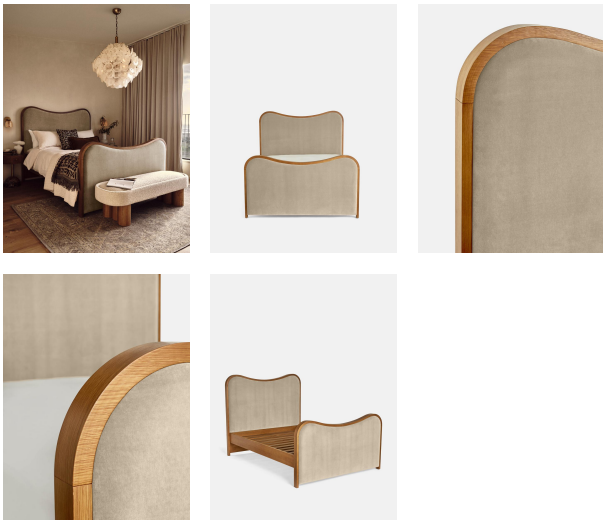

Lawrence Bed, King, Velvet, Camel, Us

\$5,395 Regular

\$4,586 Membership

Sizes

Queen, King

Available in

	Velvet Rust		Velvet Lichen
	Velvet Camel		Velvet Royal Blue
	Velvet Porcelain		Velvet Mustard
	Velvet Olive		Velvet Taupe
	Velvet Antique Rose		Velvet Grey Blue

Product details

As seen in Soho House Rome, our Lawrence bed has a show wood oak frame in a warm, mid-tone finish, offset with a curvaceous headboard and footboard. Upholstered in cotton velvet, this style will bring comfort and softness to your surroundings, while reshaping your bedroom space.

Dimensions

Product dimensions: H150 x W227.2 x D207.7cm /
H59.1 x W89.4 x D81.8"

Number of boxes: 3

* Box 1 & 2 : H221 x W22 x D106cm / H87 x W8.7 x
D41.7"

* Box 3 : H221 x W19 x D166cm / H87 x W7.5 x
D65.4"

Headboard height: 23.2"

Material: Engineered hardwood, veneer oak, poplar wood

Removable legs: No

Under bed clearance: 9.8"