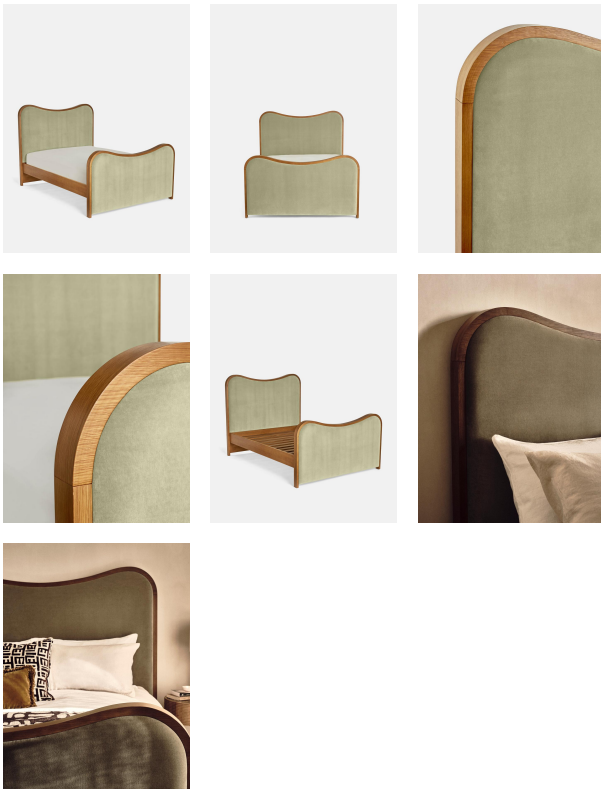

Product details

As seen in Soho House Rome, our Lawrence bed has a show wood oak frame in a warm, mid-tone finish, offset with a curvaceous headboard and footboard. Upholstered in cotton velvet, this style will bring comfort and softness to your surroundings, while reshaping your bedroom space.

Dimensions

Product dimensions: H150 x W227.2 x D207.7cm / H59.1 x W89.4 x D81.8"

Product weight: 139kg / 306.4lbs

Number of boxes: 3

* Box 1 & 2 : H221 x W22 x D106cm / H87 x W8.7 x D41.7"

* Box 3 : H221 x W19 x D166cm / H87 x W7.5 x D65.4"

Details

Assembly required: Yes

Composition: Frame; Engineered Hardwood, Veneer Oak, Poplar Wood. Feet; Beech. Fabric; 85% Cotton, 15% Polyester.

Fabric: Velvet

Feet: Beech

Filling: Foam

Frame: Engineered hardwood, veneer oak, poplar wood

Headboard height: 23.2"

Material: Engineered hardwood, veneer oak, poplar wood

Removable legs: No

Under bed clearance: 9.8"