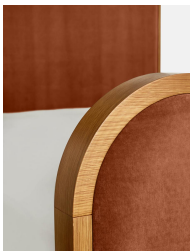

Lawrence Bed, King, Velvet, Rust, Us

\$5,395 Regular

\$4,586 Membership

Sizes

Queen, King

Available in

- | | | | |
|---|---------------------|---|-------------------|
|  | Velvet Rust |  | Velvet Lichen |
|  | Velvet Camel |  | Velvet Royal Blue |
|  | Velvet Porcelain |  | Velvet Mustard |
|  | Velvet Olive |  | Velvet Taupe |
|  | Velvet Antique Rose |  | Velvet Grey Blue |

Product details

As seen in Soho House Rome, our Lawrence bed has a show wood oak frame in a warm, mid-tone finish, offset with a curvaceous headboard and footboard. Upholstered in cotton velvet, this style will bring comfort and softness to your surroundings, while reshaping your bedroom space.

Details

Assembly required: Yes

Composition: Frame; Engineered Hardwood, Veneer Oak, Poplar Wood. Feet; Beech. Fabric; 85% Cotton, 15% Polyester.

Fabric: Velvet

Feet: Beech

Filling: Foam

Frame: Engineered hardwood, veneer oak, poplar wood