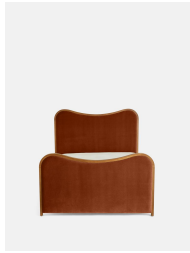

Lawrence Bed, King, Velvet, Rust, Us

\$5,395 Regular

\$4,586 Membership

Sizes

Queen, King

Available in

- | | | | |
|---|---------------------|---|-------------------|
|  | Velvet Rust |  | Velvet Lichen |
|  | Velvet Camel |  | Velvet Royal Blue |
|  | Velvet Porcelain |  | Velvet Mustard |
|  | Velvet Olive |  | Velvet Taupe |
|  | Velvet Antique Rose |  | Velvet Grey Blue |

Product details

As seen in Soho House Rome, our Lawrence bed has a show wood oak frame in a warm, mid-tone finish, offset with a curvaceous headboard and footboard. Upholstered in cotton velvet, this style will bring comfort and softness to your surroundings, while reshaping your bedroom space.

Details

Assembly required: Yes

Composition: Frame; Engineered Hardwood, Veneer Oak, Poplar Wood. Feet; Beech. Fabric; 85% Cotton, 15% Polyester.

Fabric: Velvet

Feet: Beech

Filling: Foam

Frame: Engineered hardwood, veneer oak, poplar wood