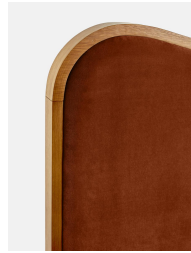

Lawrence Bed, King, Velvet, Rust, Us

\$5,395 Regular

\$4,586 Membership

Sizes

Queen, King

Available in

- | | | | |
|---|---------------------|---|-------------------|
|  | Velvet Rust |  | Velvet Lichen |
|  | Velvet Camel |  | Velvet Royal Blue |
|  | Velvet Porcelain |  | Velvet Mustard |
|  | Velvet Olive |  | Velvet Taupe |
|  | Velvet Antique Rose |  | Velvet Grey Blue |

Product details

As seen in Soho House Rome, our Lawrence bed has a show wood oak frame in a warm, mid-tone finish, offset with a curvaceous headboard and footboard. Upholstered in cotton velvet, this style will bring comfort and softness to your surroundings, while reshaping your bedroom space.