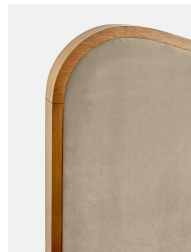

Lawrence Bed, Queen, Velvet, Camel, Us

\$4,695 Regular

\$3,991 Membership

Sizes

Queen, King

Available in

	Velvet Rust		Velvet Lichen
	Velvet Camel		Velvet Royal Blue
	Velvet Porcelain		Velvet Mustard
	Velvet Olive		Velvet Taupe
	Velvet Antique Rose		Velvet Grey Blue

Product details

As seen in Soho House Rome, our Lawrence bed has a show wood oak frame in a warm, mid-tone finish, offset with a curvaceous headboard and footboard. Upholstered in cotton velvet, this style will bring comfort and softness to your surroundings, while reshaping your bedroom space.

Dimensions

Product dimensions: H150 x W227.2 x D167.1cm / H59.1 x W89.4 x D65.8"

Number of boxes: 3

* Box 1 : H237 x W35 x D28cm / H93.3 x W13.8 x D11"

* Box 2 : H180 x W22 x D106cm / H70.9 x W8.7 x D41.7"

* Box 3 : H180 x W19 x D166cm / H70.9 x W7.5 x D65.4"

Details

Assembly required: Yes
Composition: Frame; Engineered Hardwood, Veneer Oak, Poplar Wood. Feet; Beech. Fabric; 85% Cotton, 15% Polyester.
Fabric: Velvet
Feet: Beech
Filling: Foam
Frame: Engineered hardwood, veneer oak, poplar wood
Headboard height: 23.2"
Material: Engineered hardwood, veneer oak, poplar wood
Removable legs: No
Under bed clearance: 9.8"