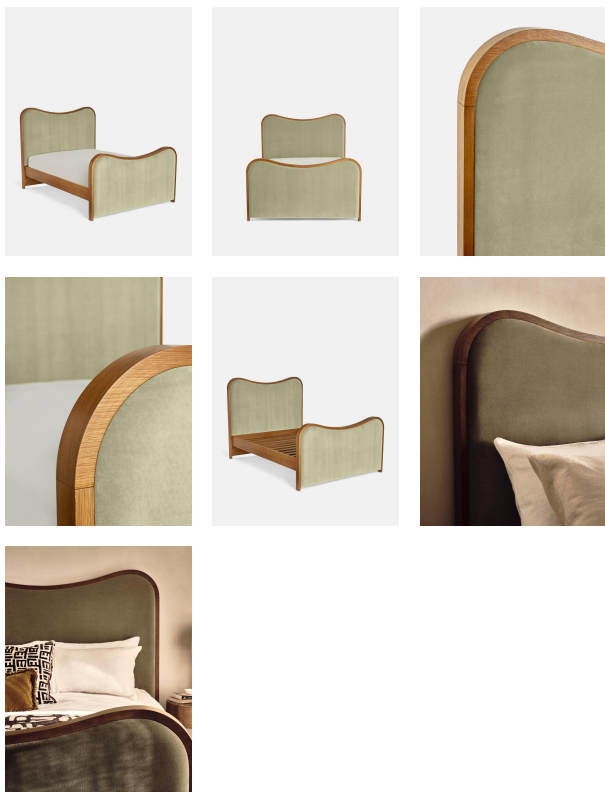

Product details

As seen in Soho House Rome, our Lawrence bed has a show wood oak frame in a warm, mid-tone finish, offset with a curvaceous headboard and footboard. Upholstered in cotton velvet, this style will bring comfort and softness to your surroundings, while reshaping your bedroom space.

Dimensions

Product dimensions: H150 x W227.2 x D167.1cm / H59.1 x W89.4 x D65.8"

Number of boxes: 3

* Box 1 : H237 x W35 x D28cm / H93.3 x W13.8 x D11"

* Box 2 : H180 x W22 x D106cm / H70.9 x W8.7 x D41.7"

* Box 3 : H180 x W19 x D166cm / H70.9 x W7.5 x D65.4"

Details

Assembly required: Yes

Composition: Frame; Engineered Hardwood, Veneer Oak, Poplar Wood. Feet; Beech. Fabric; 85% Cotton, 15% Polyester.

Fabric: Velvet

Feet: Beech

Filling: Foam

Frame: Engineered hardwood, veneer oak, poplar wood

Headboard height: 23.2"

Material: Engineered hardwood, veneer oak, poplar wood

Removable legs: No

Under bed clearance: 9.8"