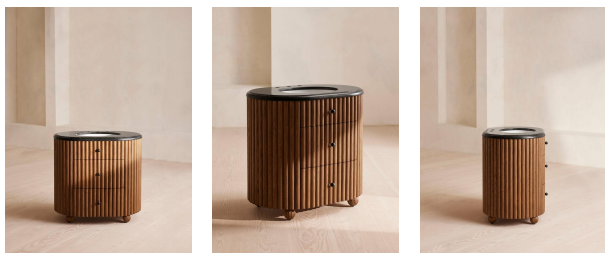

Carlisle Single Vanity, Black Marquina Marble

£2,995 Regular

£2,546 Membership

Product details

Inspired by Soho House Holloway, our Carlisle single vanity unit adds a touch of refined design to your bathroom. The wraparound style features a polished black Marquina marble top sourced from Spain, which is characterised by a black base with white veining and crystallisation, alongside a ceramic sink. Dark mid-tone oak ribbed panelling and matching Carrara marble handles bring this design together, complete with solid oak carved feet and two drawers for storage.

- Single vanity unit with a ceramic sink
 - Three tap holes
 - Wraparound shape
 - Polished black Marquina marble top sourced from Spain
 - Solid oak ribbed panelling
 - Dark mid-tone oak finish
 - One faux drawer and two storage drawers
 - Marquina marble and antique brass-finish handles
 - Solid oak carved feet
 - Styled with Lefroy Brooks Janey Mac taps in brushed brass and Portland Stone Skinny Metro tiles by Bert & May
 - Inspired by Soho House Holloway
- Please note, our delivery service does not include installation. We advise asking a qualified person to install your vanity unit.