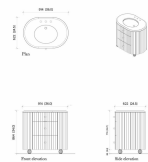

Dimensions

Product dimensions: H86.4 x W91.4 x D62.2cm / H34 x W36 x D24.5"

Product weight: 87kg / 191.8lbs

Number of boxes: 2

Details

Assembly required: Yes
Backsplash included?: No
Basin overflow?: Yes
Care instructions: To keep your vanity unit in the best condition, we advise the following suggestions. Although our vanity tops are hardwearing, prevent placing sharp objects or excessive heat on the surface as this will cause irreversible damage. Care should also be taken not to drop any heavy objects onto the top as the surface may crack. For general cleaning, use a damp, soapy cloth. We also advise dusting often using a clean, soft, dry and lint-free cloth. All spills, including corrosive liquids and make-up should be wiped off immediately without the use of bleach products, scouring pads or multi-surface cleaners. Avoid leaving water to lie on the surface as our bathroom vanity units are water-resistant but not waterproof.
Clearance: 3.1"
Counter thickness: 1.1"
Drawer dimensions: H20 x W46.5 x D44cm
Feet: Plastic glide
Finish: Mid-tone Oak, Antique Brass and polished Marble
Frame: Poplar Wood, Acacia Wood and moisture-resistant MDF
Handles: Black Marquina marble and steel
Material: Oak Wood, Acacia Wood, Poplar Wood, moisture-resistant MDF, moisture-resistant Plywood, Oak Veneer, Okoume Veneer, Black Marquina Marble, Ceramic sink, Steel and Aluminium
Removable legs: No
Sink dimensions: H19.2 x W54.2 x D44.4cm
Sink included?: Yes
Sink installation: Undermount
Tap hole diameter: 1.4"
Taps included?: No
Type of tap: Mixer tap