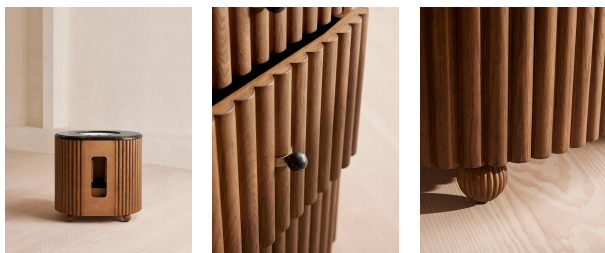

Carlisle Single Vanity, Black Marquina Marble

£2,995 Regular

£2,546 Membership

Product details

Inspired by Soho House Holloway, our Carlisle single vanity unit adds a touch of refined design to your bathroom. The wraparound style features a polished black Marquina marble top sourced from Spain, which is characterised by a black base with white veining and crystallisation, alongside a ceramic sink. Dark mid-tone oak ribbed panelling and matching Carrara marble handles bring this design together, complete with solid oak carved feet and two drawers for storage.

- Single vanity unit with a ceramic sink
 - Three tap holes
 - Wraparound shape
 - Polished black Marquina marble top sourced from Spain
 - Solid oak ribbed panelling
 - Dark mid-tone oak finish
 - One faux drawer and two storage drawers
 - Marquina marble and antique brass-finish handles
 - Solid oak carved feet
 - Styled with Lefroy Brooks Janey Mac taps in brushed brass and Portland Stone Skinny Metro tiles by Bert & May
 - Inspired by Soho House Holloway
- Please note, our delivery service does not include installation. We advise asking a qualified person to install your vanity unit.