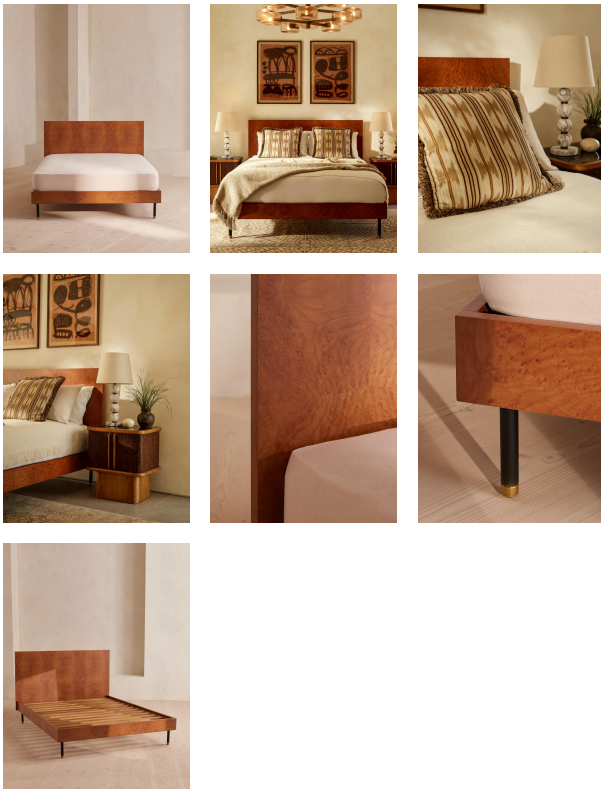

Russo Bed, Madrone Burl, King, Us

\$4,295 Regular

\$3,651 Membership

Sizes

King

Product details

The clean lines and low profile of our Russo bed makes it ideal for smaller bedrooms. A bookmatched Madrone burl veneer headboard displays the rich detail of this particular wood, while also lending the room a subtle decorative touch. Finished with blackened brass legs and antique brass foot caps, this understated piece takes its design cues from the vintage-inspired interiors of White City House.

Dimensions

Product dimensions: H113 x W212 x D206cm / H44.5 x W83.5 x D81.1"

Product weight: 78kg / 172lbs

Number of boxes: 2

Details

Assembly required: Yes

Care instructions: Dust often using a clean, soft, dry and lint-free cloth. Blot spills immediately and wipe with a clean, damp, cloth. We do not

recommend the use of chemical cleansers, abrasives or furniture

polish. Avoid contact with water and other liquids.

Clearance: 7.9"

Feet: Plastic glide

Finish: Madrone Burl, Blackened Brass and Antique Brass

Footboard dimensions: H35 x W201 x D2.7cm

Frame: Poplar Wood and Steel

Headboard dimensions: H113 x W206 x D3cm

Material: Poplar Wood, beech Wood, MDF, Plywood, madrone Burl Veneer, okoume Veneer, Steel and brass