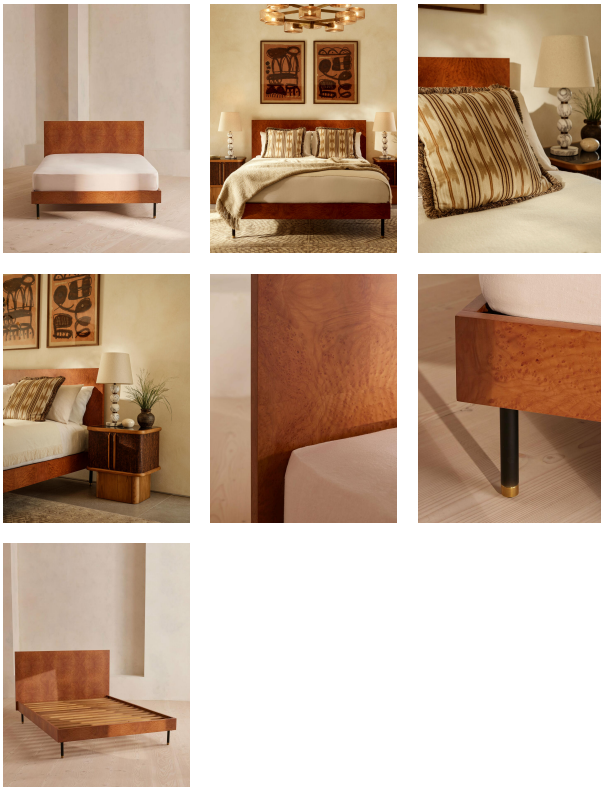

Russo Bed, Madrone Burl, Queen, Us

£2,795

Regular

£2,376

Membership

Sizes

Queen, King

Product details

The clean lines and low profile of our Russo bed makes it ideal for smaller bedrooms. A bookmatched Madrone burl veneer headboard displays the rich detail of this particular wood, while also lending the room a subtle decorative touch. Finished with blackened brass legs and antique brass foot caps, this understated piece takes its design cues from the vintage-inspired interiors of White City House.

- Queen-size bed
- Bookmatched decorative Madrone burl veneer
- Compact design suitable for smaller spaces
- Vintage aesthetic
- Blackened brass legs with antique brass foot caps
- Access for slim storage underneath
- Available in Queen and King
- Pair with our Soho House x Hypnos Exclusive Mattress
- Inspired by White City House

Finish: Madrone Burl, Blackened Brass and Antique Brass

Footboard dimensions: H35 x W161 x D2.7cm

Frame: Poplar Wood and Steel

Headboard dimensions: H113 x W165 x 3cm

Material: Poplar Wood, beech Wood, MDF, Plywood, madrone Burl Veneer, okoume Veneer, Steel and brass