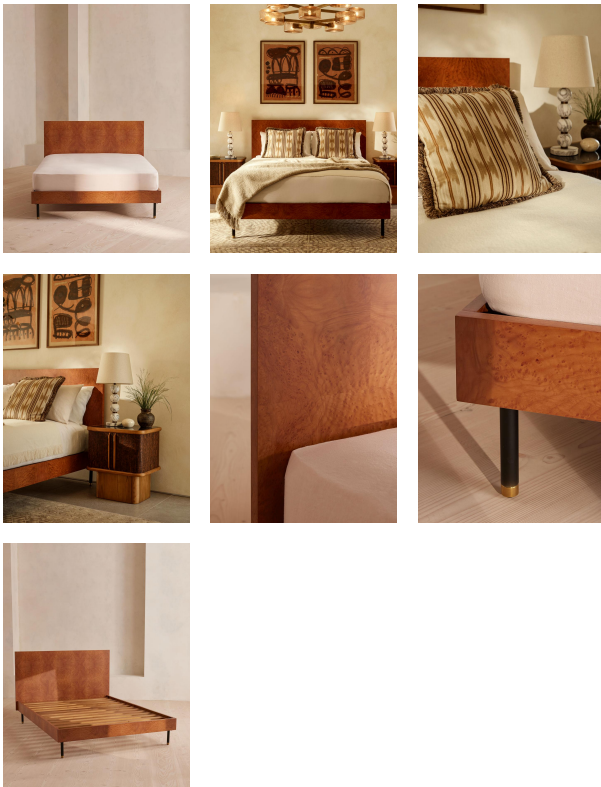

## Russo Bed, Madrone Burl, Queen, Us

\$3,995 Regular

\$3,396 Membership

### Sizes

King

### Product details

The clean lines and low profile of our Russo bed makes it ideal for smaller bedrooms. A bookmatched Madrone burl veneer headboard displays the rich detail of this particular wood, while also lending the room a subtle decorative touch. Finished with blackened brass legs and antique brass foot caps, this understated piece takes its design cues from the vintage-inspired interiors of White City House.

Headboard dimensions: H113 x W165 x 3cm

Material: Poplar Wood, beech Wood, MDF, Plywood, madrone Burl Veneer, okoume Veneer, Steel and brass

Mattress size: US Queen

Removable legs: Yes