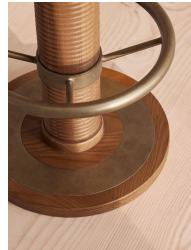

SOHO HOME

Bryden Counter Stool, Us

$1,120 Regular

$896 Membership

Sizes

Counter Stool, 24.8 x 16.1"

Product details

The Bryden counter stool makes a great addition to a breakfast bar. The round, padded linen-blend seat descends into a central wooden column with intricate grooves, while an oak frame supports the antique brass-finish footrest and is anchored by a brass-finish base.

Dimensions

Product dimensions: H63 x W41 x D41cm / H24.8 x W16.1 x D16.1"

Product weight: 12kg / 26.5lbs

Packaged or boxed dimensions: H78 x W55 x D55cm / H30.7 x W21.7 x D21.7"

Packaged or boxed weight: 18kg / 39.7lbs